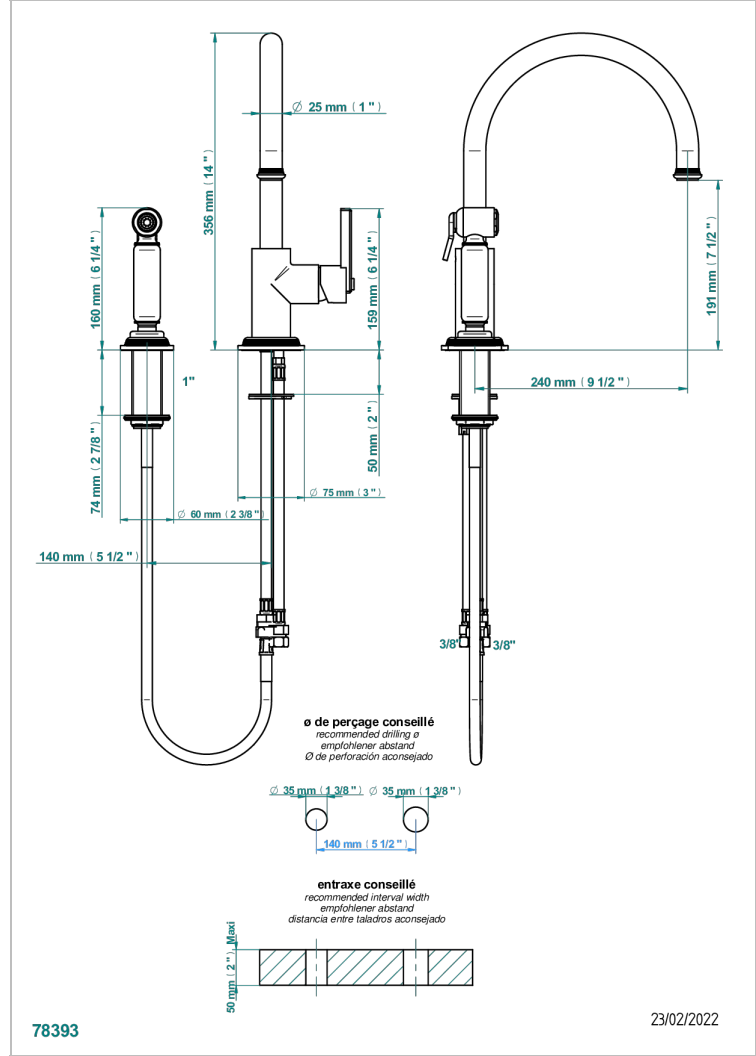

WEST COAST BLACK ONYX

U9E-6181N/DUS

Single hole mixer with swivel and side spray

CHARACTERISTIC

- West Coast Black Onyx
- Single hole mixer with swivel and side spray

AVAILABLE FINITIONS

Black ceram - D30
Blush PVD - H62
Brass color PVD - H49
Brown bronze color PVD - F33
Chrome polished - A02
Copper antique matt, coated - H07

Gold color PVD - H52
Gold mat - F07
Gold polished - F01
Graphite PVD - H64
Light coated bronze - D01
Matt Umber PVD - H67

Matt blush PVD - H60
Matt brass color PVD - H50
Matt brown bronze color PVD - F34
Matt chrome (American satin) - C02
Matt gold color PVD - H53
Matt graphite PVD - H65

Matt nickel (American satin) - C01
Matt nickel color PVD - H56
Natural smoked Brass - A13
Nickel antique / Sovereign - H28
Nickel color PVD - H55
Nickel polished - B01

Soft gold - F30
Soft matt gold - F31
Umber PVD - H66