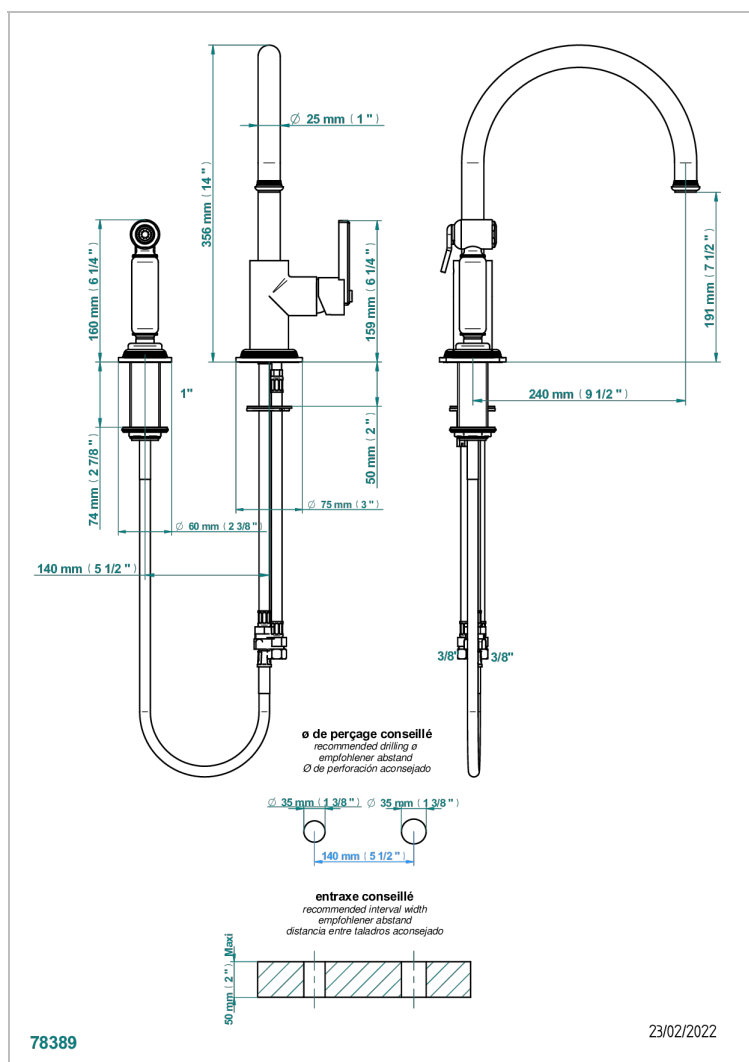

WEST COAST METAL WITH LEVER HANDLES

U9B-6181N/DUS

Single hole mixer with swivel and side spray

CHARACTERISTIC

- West Coast Metal with lever handles
- Single hole mixer with swivel and side spray

AVAILABLE FINITIONS

Matt blush PVD - H60
Matt brass color PVD - H50
Matt brown bronze color PVD - F34
Matt chrome (American satin) - C02
Matt gold color PVD - H53
Matt graphite PVD - H65

Matt nickel (American satin) - C01
Matt nickel color PVD - H56
Natural smoked Brass - A13
Nickel antique / Sovereign - H28
Nickel color PVD - H55
Nickel polished - B01

Polished chrome with gold inlay - GA1
Soft gold - F30
Soft matt gold - F31
Umber PVD - H66