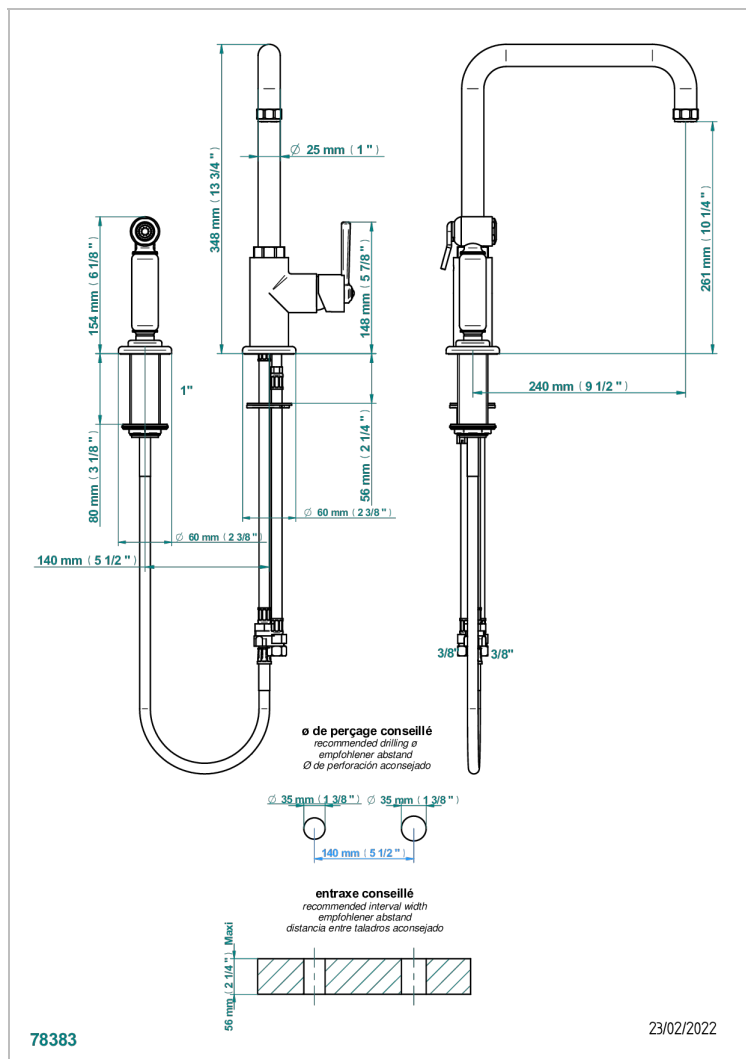

# SAINT-GERMAIN WITH LEVER HANDLES

G7D-6181N/DUS

Single hole mixer with swivel and side spray

## CHARACTERISTIC

- Saint-germain with lever handles
- Single hole mixer with swivel and side spray