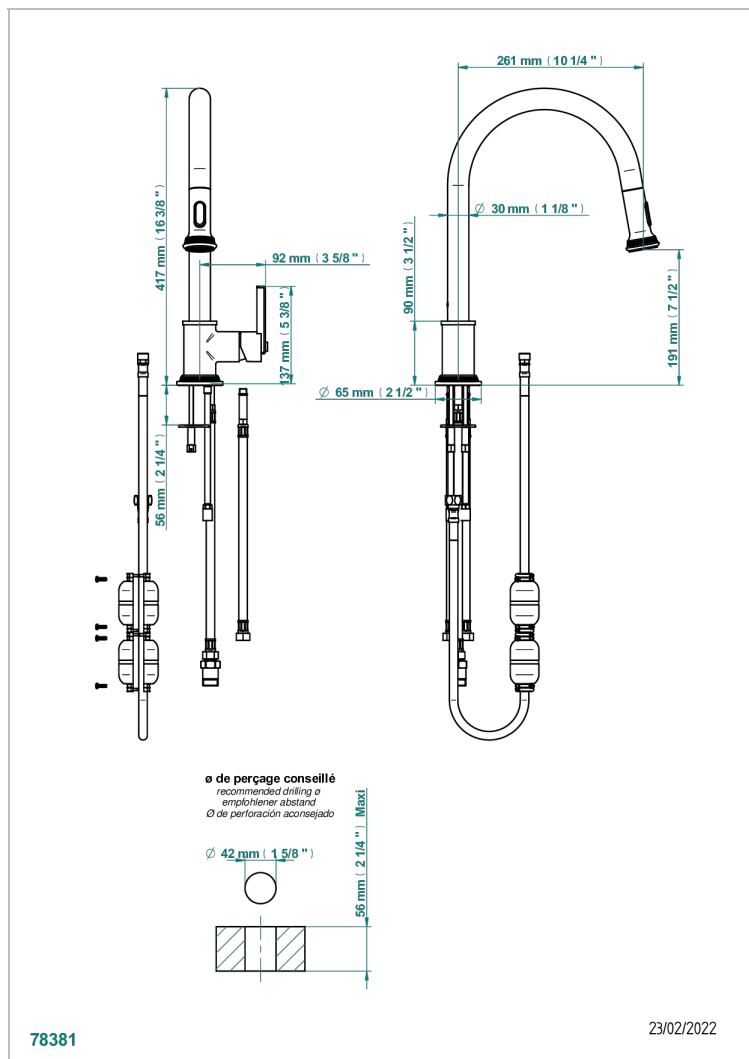

WEST COAST WHITE ONYX WITH LEVER HANDLES

U9H-6181D/US

Single hole pull out kitchen Faucet

CHARACTERISTIC

- West Coast White Onyx with lever handles
- Single hole pull out kitchen Faucet

AVAILABLE FINITIONS