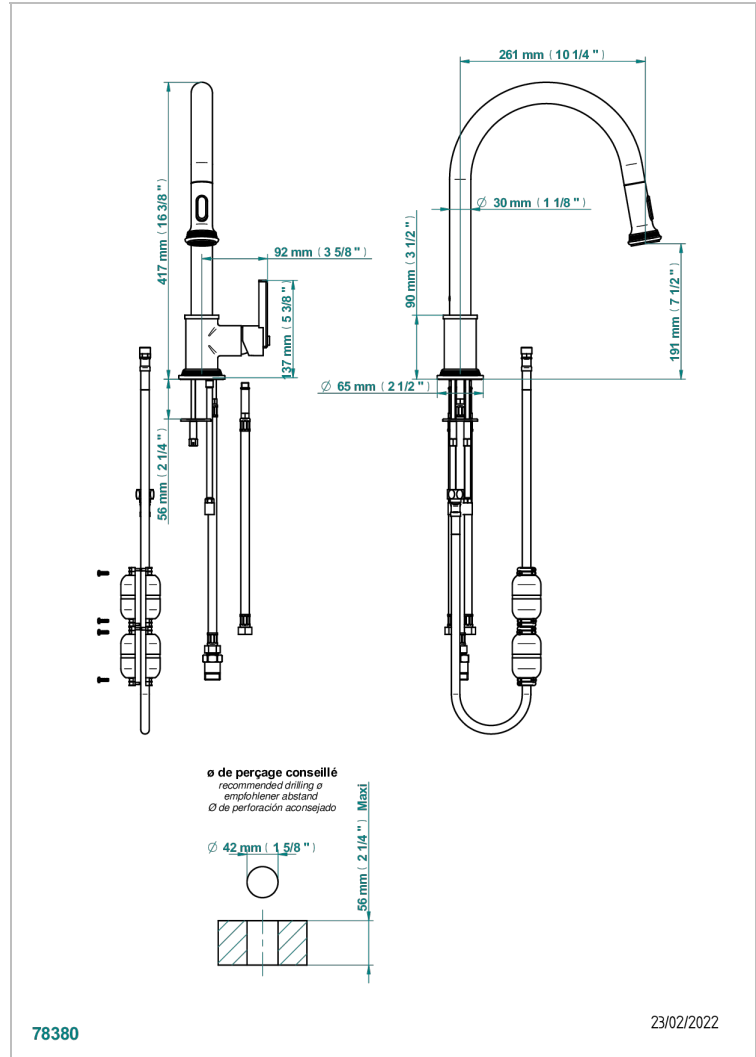

WEST COAST BLACK ONYX WITH LEVER HANDLES

U9F-6181D/US

Single hole pull out kitchen Faucet

78380

23/02/2022

CHARACTERISTIC

- West Coast Black Onyx with lever handles
- Single hole pull out kitchen Faucet

AVAILABLE FINITIONS