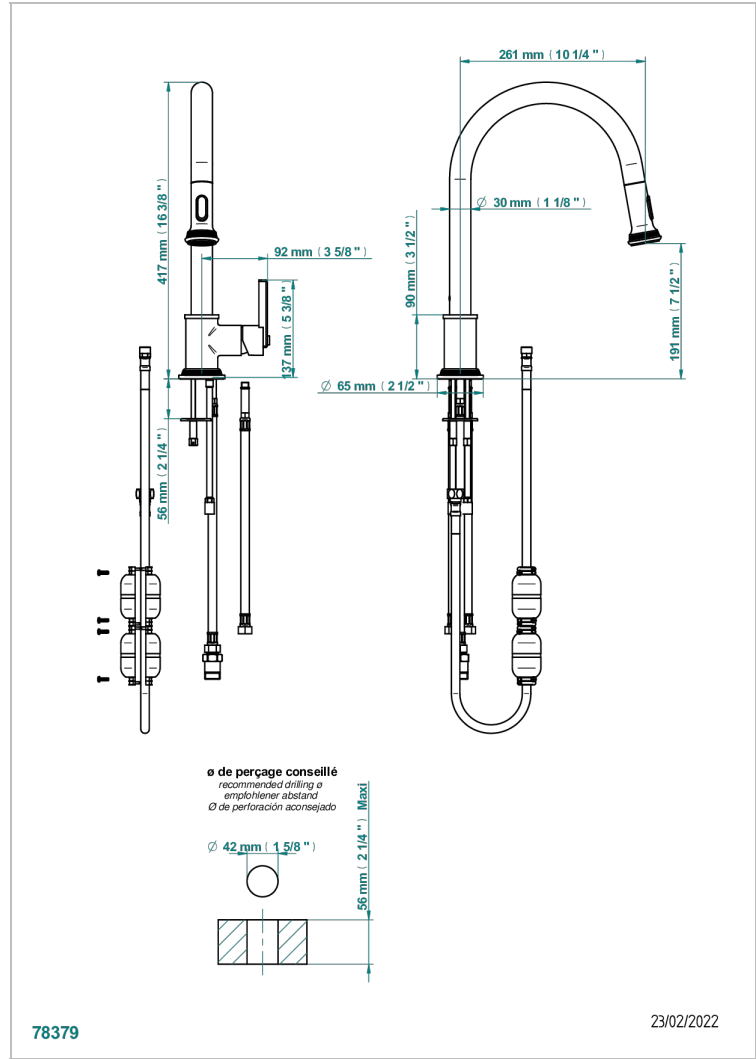

# WEST COAST WITH GUILLOCHE DECOR WITH LEVER HANDLES

U9D-6181D/US

Single hole pull out kitchen Faucet

## CHARACTERISTIC

- West coast with Guilloché decor with lever handles
- Single hole pull out kitchen Faucet