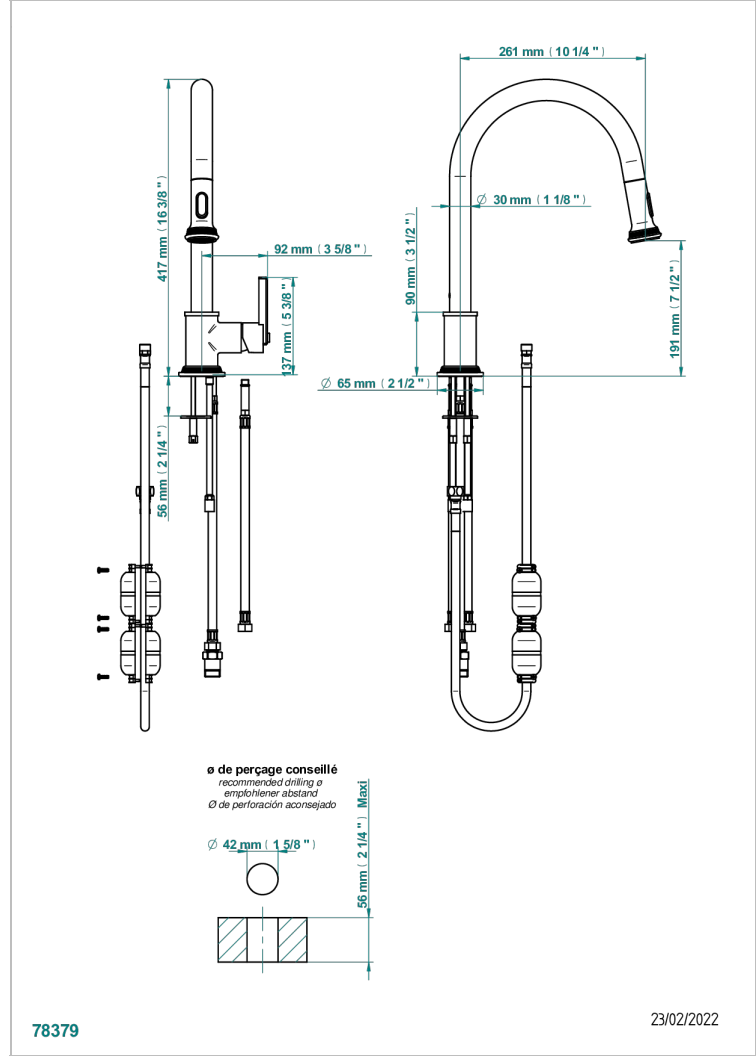

# WEST COAST WITH GUILLOCHE DECOR

U9C-6181D/US

Single hole pull out kitchen Faucet

THG  
PARIS

## CHARACTERISTIC

- West coast with Guilloché decor
- Single hole pull out kitchen Faucet