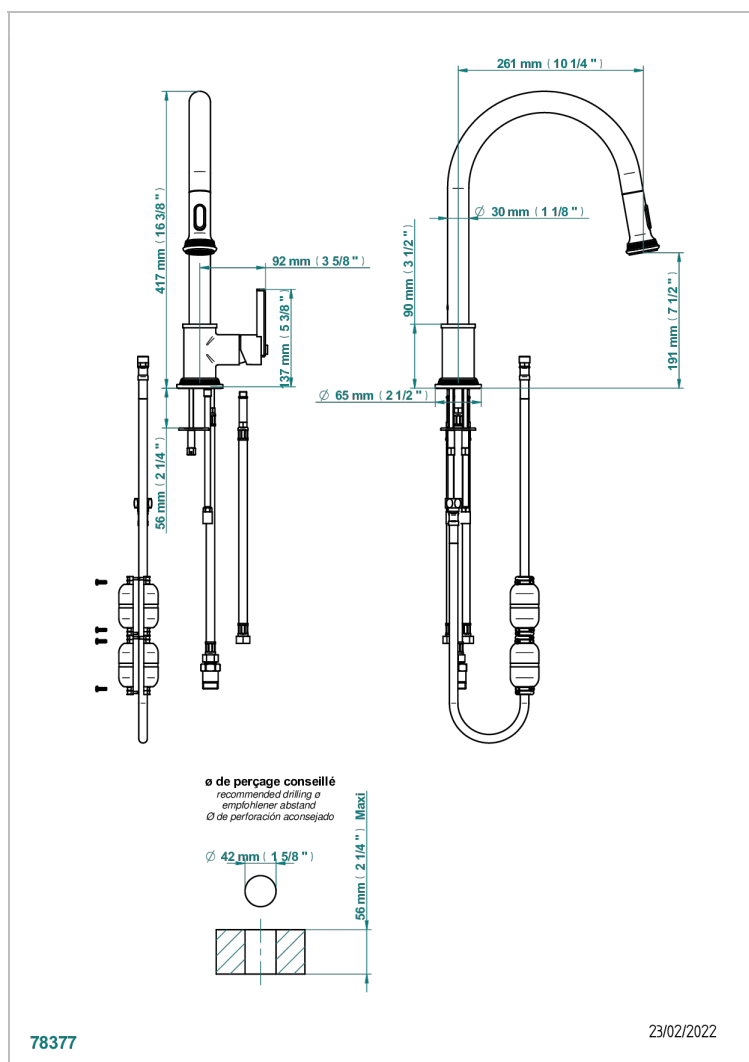

# WEST COAST METAL WITH LEVER HANDLES

U9B-6181D/US

Single hole pull out kitchen Faucet

## CHARACTERISTIC

- West Coast Metal with lever handles
- Single hole pull out kitchen Faucet