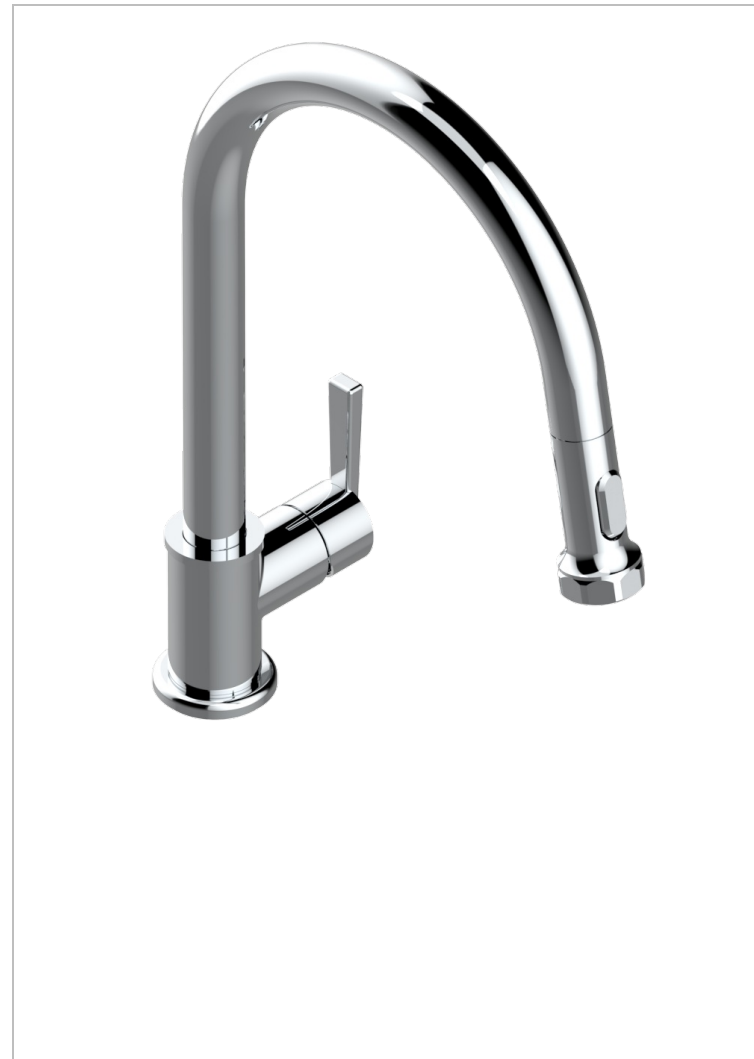

# SAINT-GERMAIN WITH LEVER HANDLES

G7D-6181D/US

Single hole pull out kitchen Faucet

## CHARACTERISTIC

- Saint-germain with lever handles
- Single hole pull out kitchen Faucet

Matt blush PVD - H60  
Matt brass color PVD - H50  
Matt brown bronze color PVD - F34  
Matt chrome (American satin) - C02  
Matt gold color PVD - H53  
Matt graphite PVD - H65

Matt nickel (American satin) - C01  
Matt nickel color PVD - H56  
Natural smoked Brass - A13  
Nickel antique / Sovereign - H28  
Nickel color PVD - H55  
Nickel polished - B01