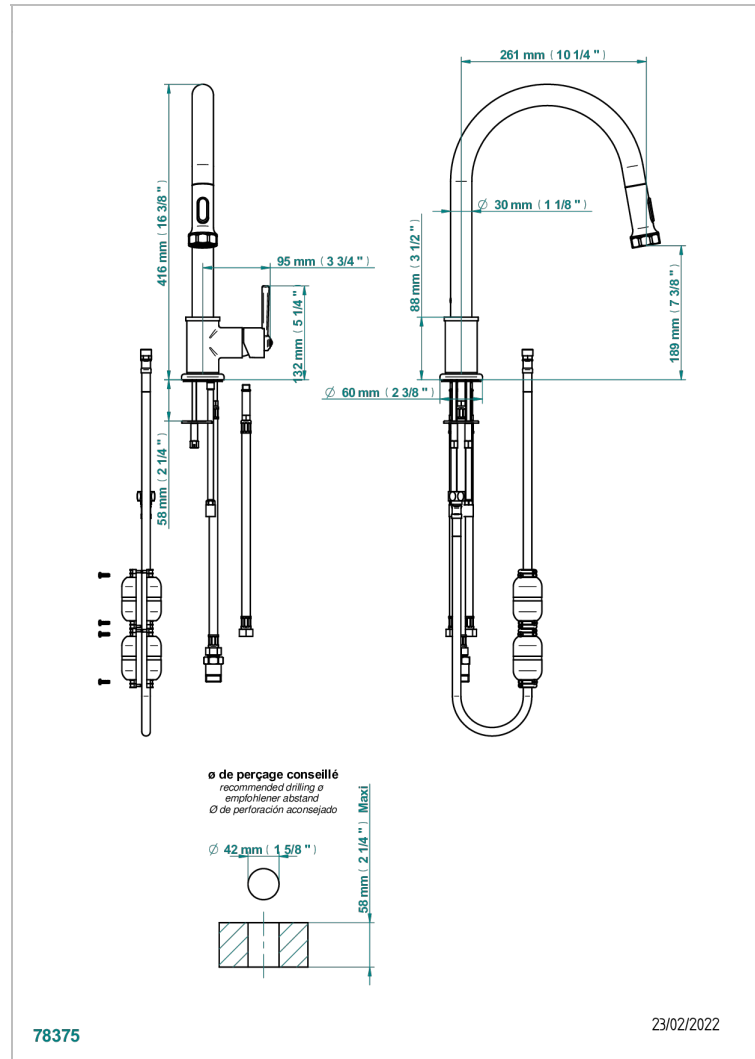

# SAINT-GERMAIN WITH LEVER HANDLES

G7D-6181D/US

Single hole pull out kitchen Faucet

## CHARACTERISTIC

- Saint-germain with lever handles
- Single hole pull out kitchen Faucet