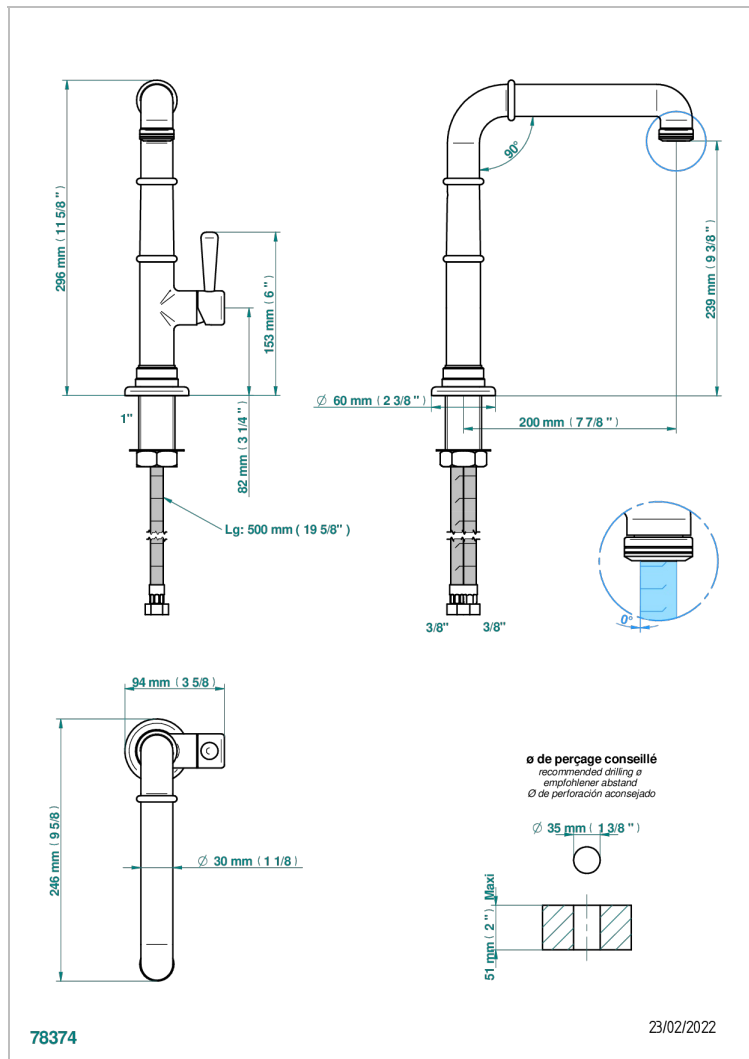

# BEAUBOURG WITH LEVER HANDLES

G7B-6506H/US

Bar faucet

## CHARACTERISTIC

- Beaubourg with lever handles
- Bar faucet