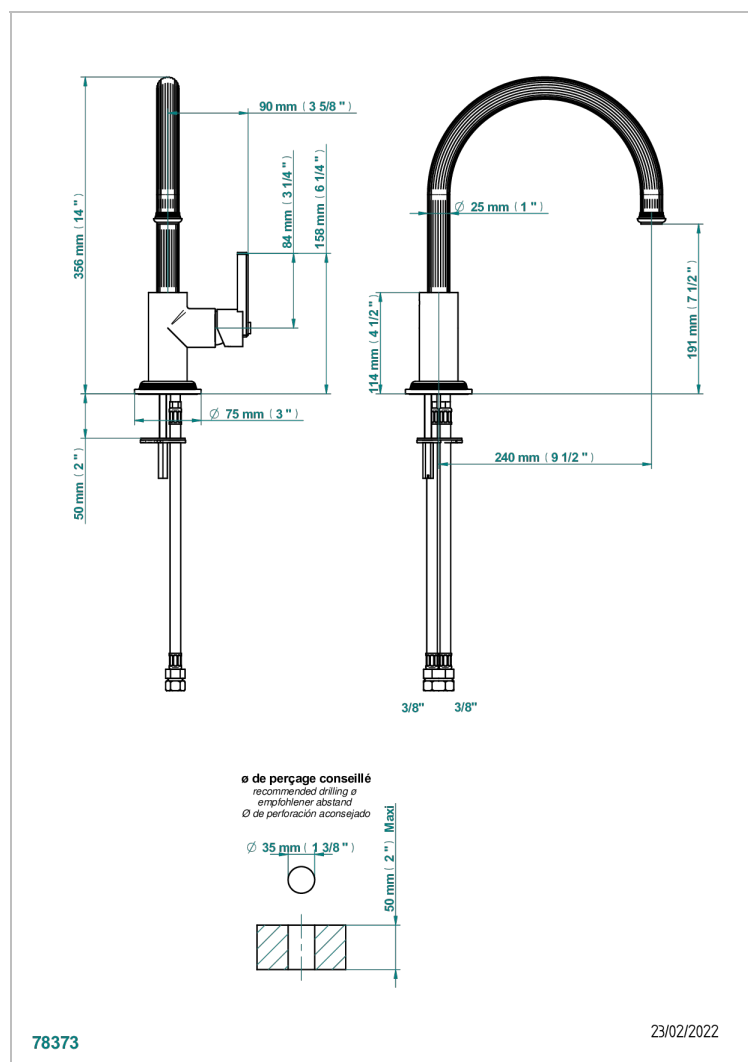

GRAND CENTRAL WHITE ONYX

U9R-6181N/US

Single hole kitchen faucet with swivel spout

THG[®]
PARIS

78373

23/02/2022

CHARACTERISTIC

- Grand central White Onyx
- Single hole kitchen faucet with swivel spout