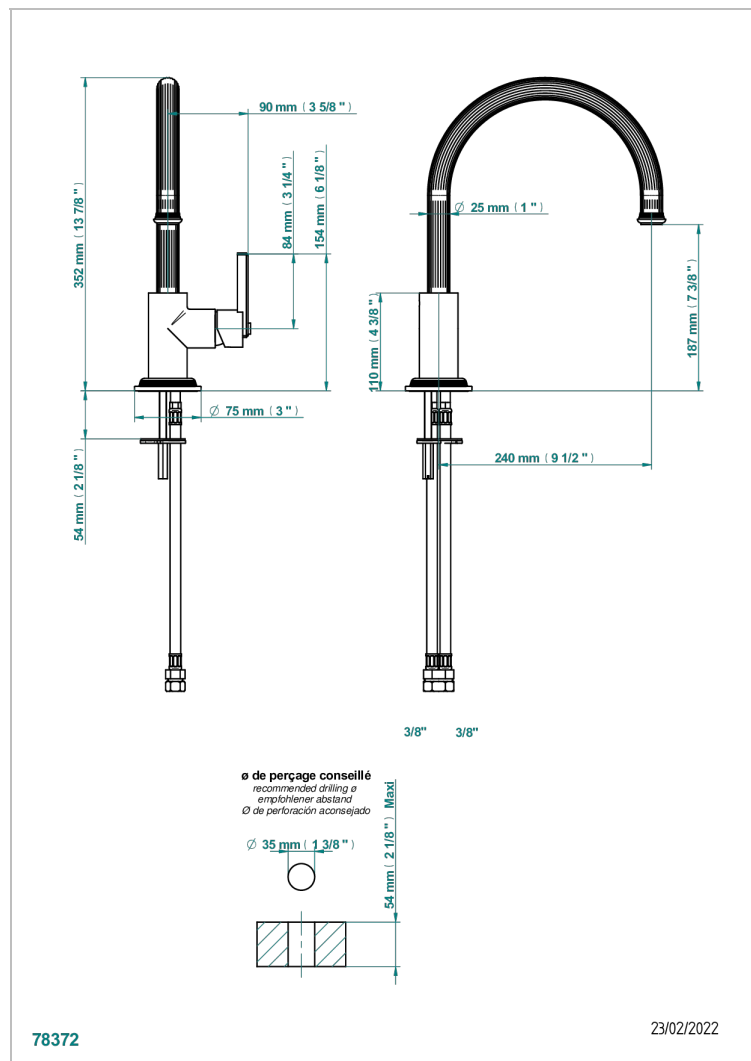

GRAND CENTRAL METAL WITH LEVER HANDLES

U9L-6181N/US

Single hole kitchen faucet with swivel spout

CHARACTERISTIC

- Grand central Metal with lever handles
- Single hole kitchen faucet with swivel spout

AVAILABLE FINITIONS