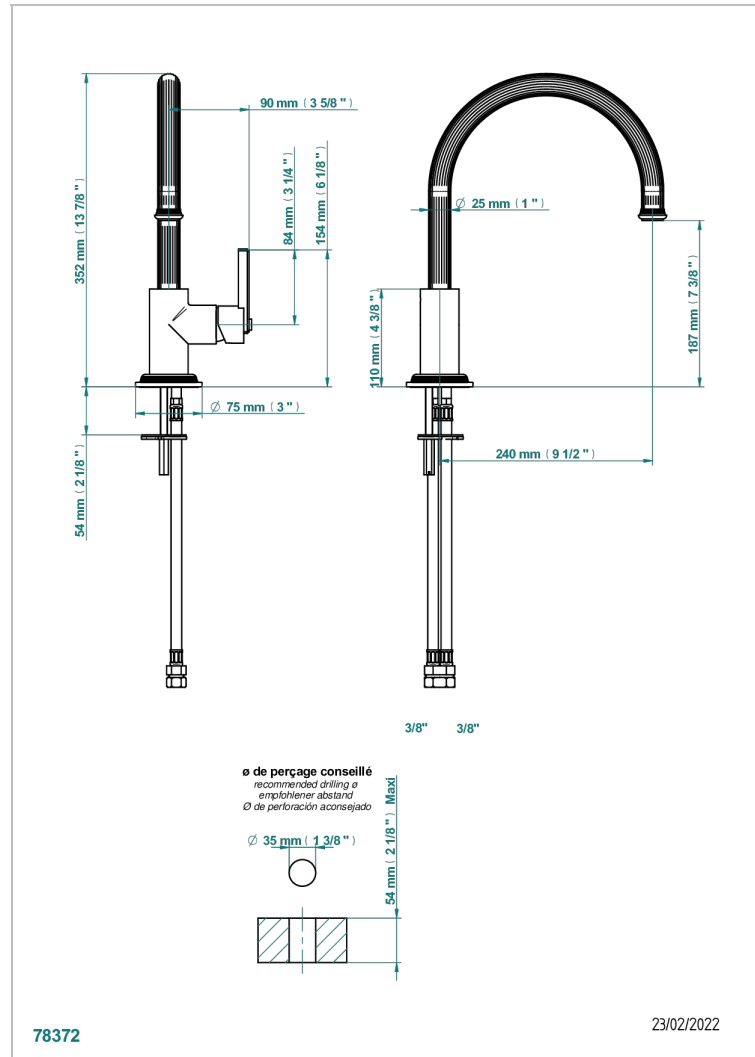

GRAND CENTRAL METAL

U9K-6181N/US

Single hole kitchen faucet with swivel spout

CHARACTERISTIC

- Grand central Metal
- Single hole kitchen faucet with swivel spout

AVAILABLE FINITIONS

Black ceram - D30
Blush PVD - H62
Brass color PVD - H49
Brown bronze color PVD - F33
Chrome polished - A02
Copper antique matt, coated - H07