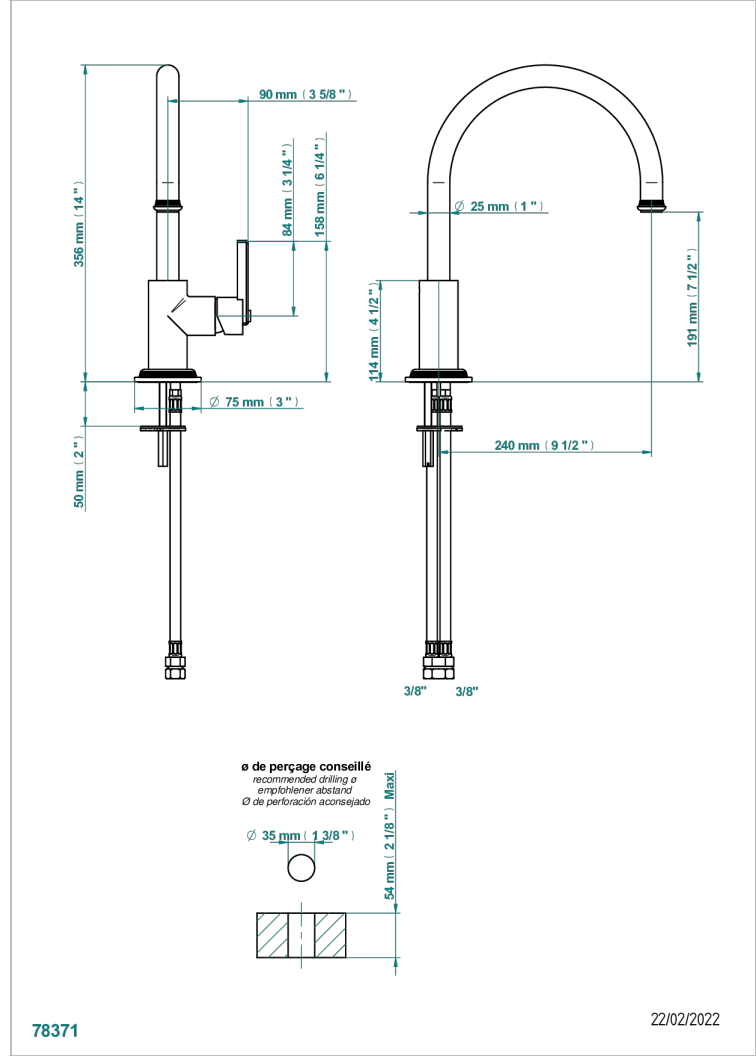

WEST COAST WHITE ONYX

U9G-6181N/US

Single hole kitchen faucet with swivel spout

CHARACTERISTIC

- West Coast White Onyx
- Single hole kitchen faucet with swivel spout

AVAILABLE FINITIONS

Black ceram - D30
 Blush PVD - H62
 Brass color PVD - H49
 Brown bronze color PVD - F33
 Chrome polished - A02
 Copper antique matt, coated - H07