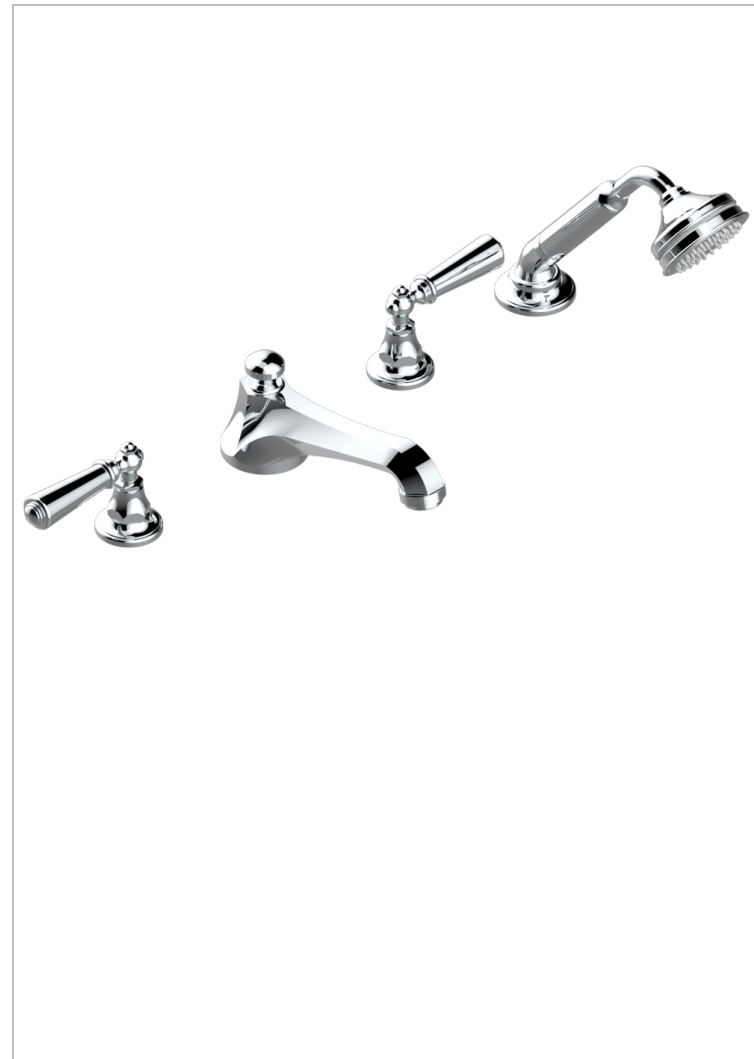

CHARLESTON WITH SMOOTH METAL LEVER HANDLES

G3N-112BGBB

Roman tub set with low divertor spout and handshower, 3/4" valves

CHARACTERISTIC

- ACS : 18ACCLY473

STANDARDS

AVAILABLE FINITIONS

Black ceram - D30

Blush PVD - H62

Brass color PVD - H49

Brown bronze color PVD - F33

Chrome polished - A02

Chrome polished / gold polished - G02

Copper antique matt, coated - H07

Gold color PVD - H52

Gold mat - F07