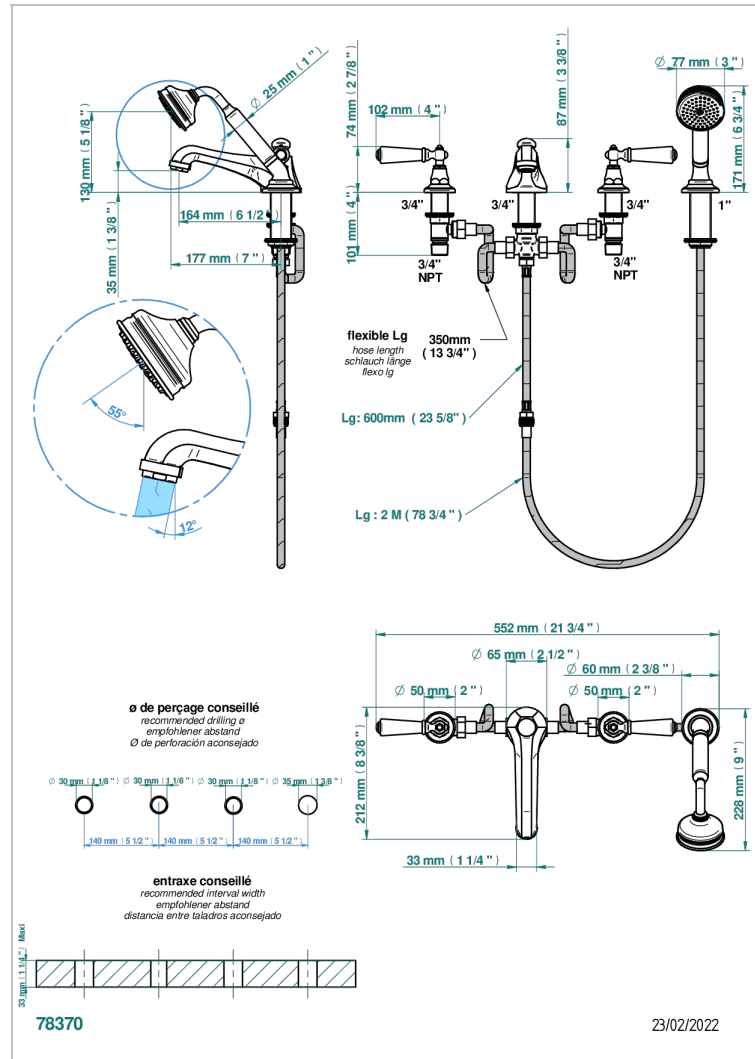

CHARLESTON WITH SMOOTH METAL LEVER HANDLES

G3N-112BGBB

Roman tub set with low divertor spout and handshower, 3/4" valves

CHARACTERISTIC

- ACS : 18ACCLY473

STANDARDS

AVAILABLE FINITIONS

Black ceram - D30