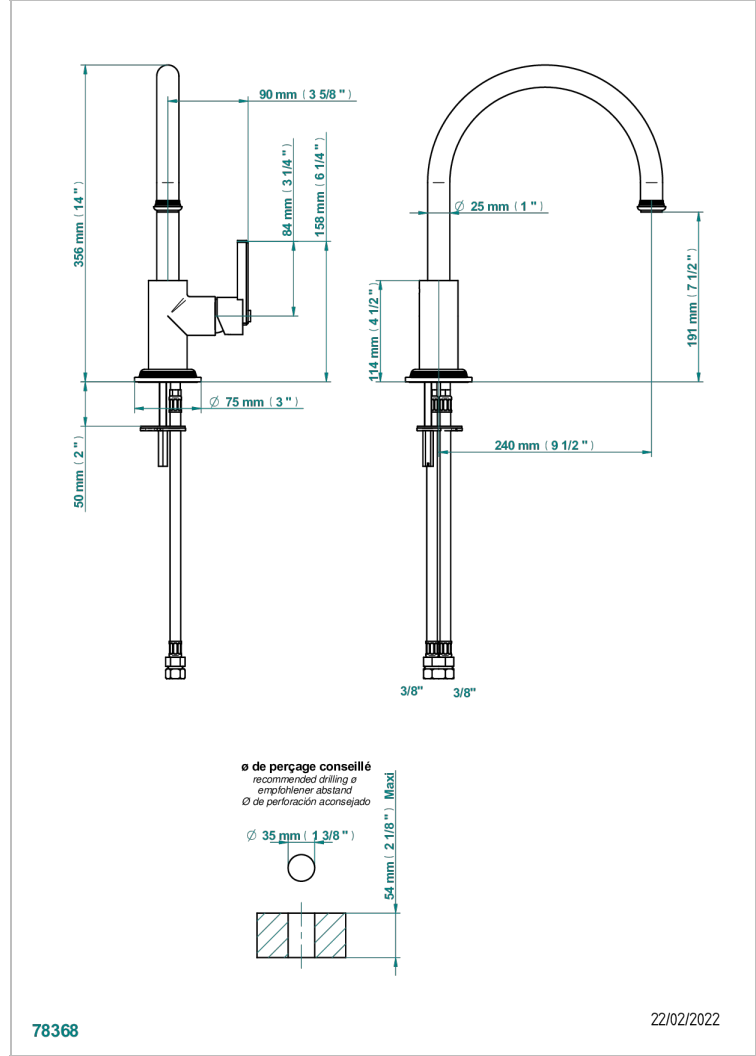

WEST COAST BLACK ONYX WITH LEVER HANDLES

U9F-6181N/US

Single hole kitchen faucet with swivel spout

CHARACTERISTIC

- West Coast Black Onyx with lever handles
- Single hole kitchen faucet with swivel spout

AVAILABLE FINITIONS