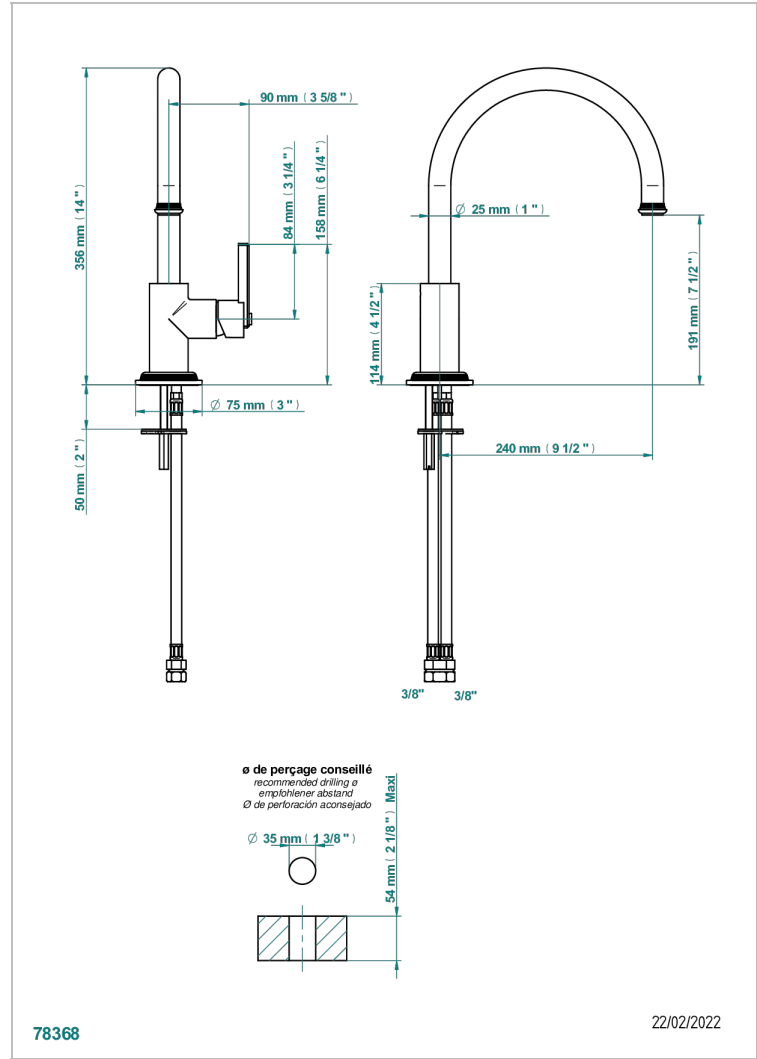

WEST COAST BLACK ONYX

U9E-6181N/US

Single hole kitchen faucet with swivel spout

CHARACTERISTIC

- West Coast Black Onyx
- Single hole kitchen faucet with swivel spout

AVAILABLE FINITIONS

Black ceram - D30
 Blush PVD - H62
 Brass color PVD - H49
 Brown bronze color PVD - F33
 Chrome polished - A02
 Copper antique matt, coated - H07