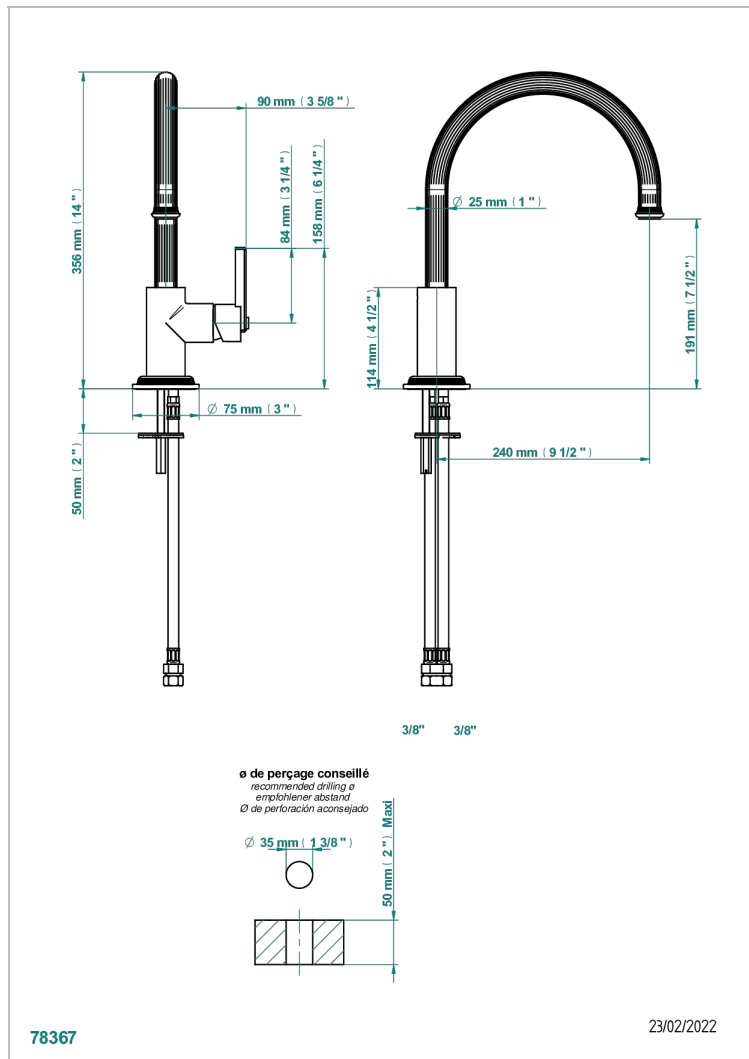

GRAND CENTRAL BLACK ONYX WITH LEVER HANDLES

U9N-6181N/US

Single hole kitchen faucet with swivel spout

CHARACTERISTIC

- Grand central Black Onyx with lever handles
- Single hole kitchen faucet with swivel spout