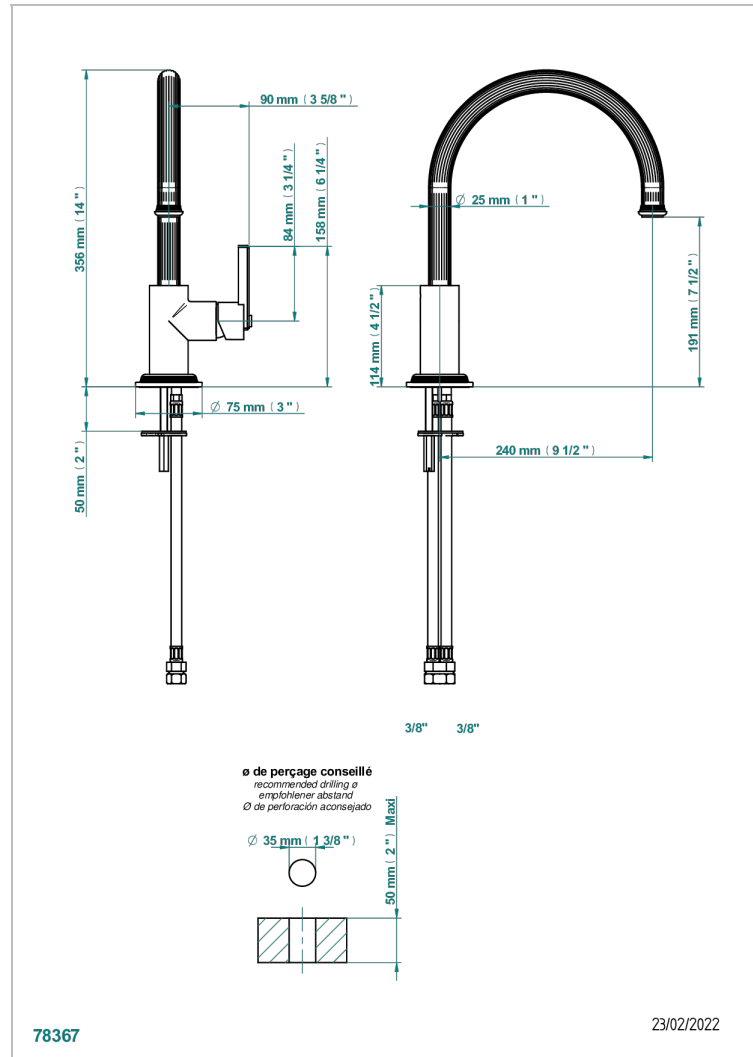

GRAND CENTRAL BLACK ONYX

U9M-6181N/US

Single hole kitchen faucet with swivel spout

CHARACTERISTIC

- Grand central Black Onyx
- Single hole kitchen faucet with swivel spout

AVAILABLE FINITIONS

Black ceram - D30
Blush PVD - H62
Brass color PVD - H49
Brown bronze color PVD - F33
Chrome polished - A02
Copper antique matt, coated - H07