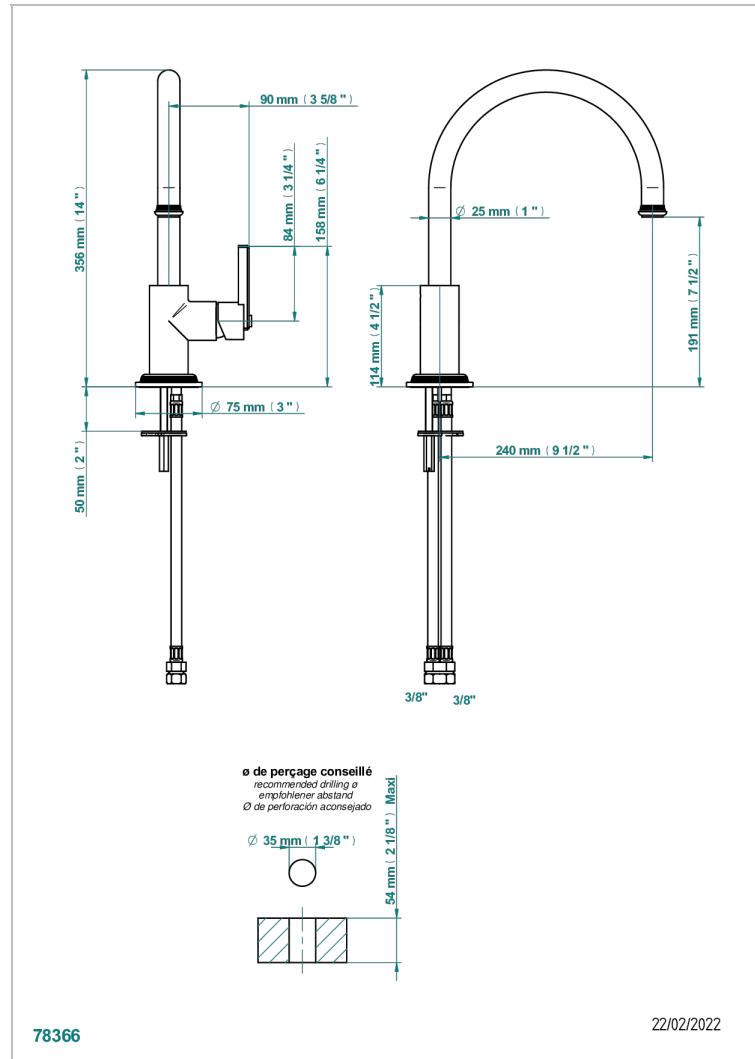

WEST COAST WITH GUILLOCHE DECOR

U9C-6181N/US

Single hole kitchen faucet with swivel spout

THG[®]
PARIS

CHARACTERISTIC

- West coast with Guilloché decor
- Single hole kitchen faucet with swivel spout

AVAILABLE FINITIONS