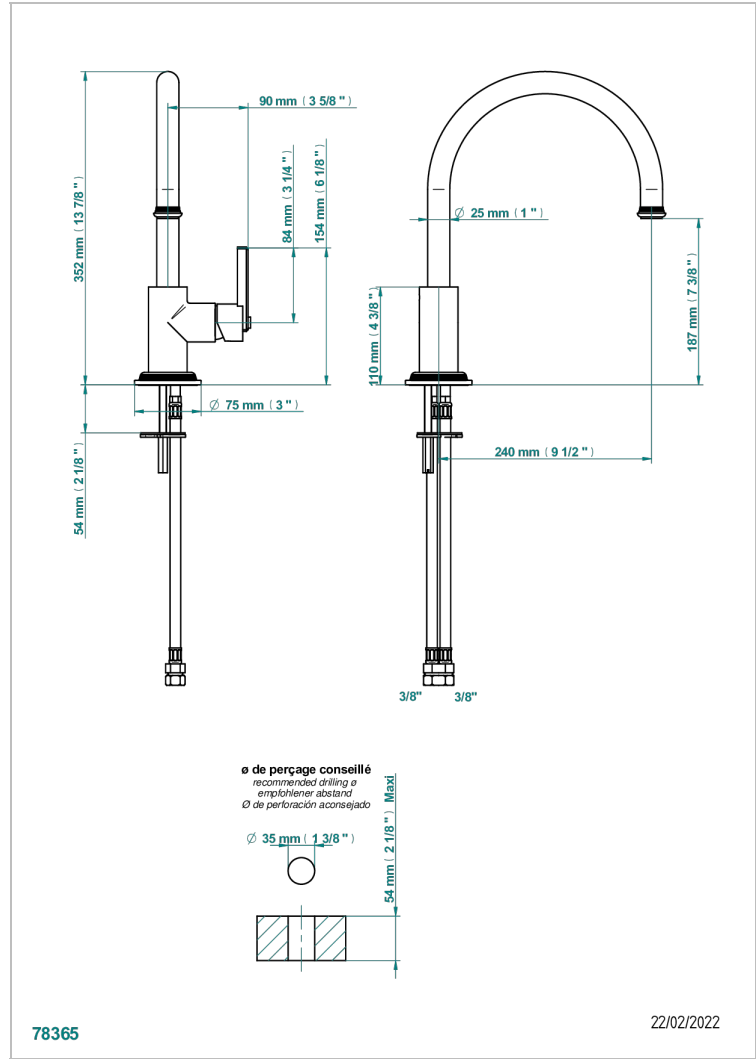

WEST COAST METAL WITH LEVER HANDLES

U9B-6181N/US

Single hole kitchen faucet with swivel spout

78365

22/02/2022

CHARACTERISTIC

- West Coast Metal with lever handles
- Single hole kitchen faucet with swivel spout