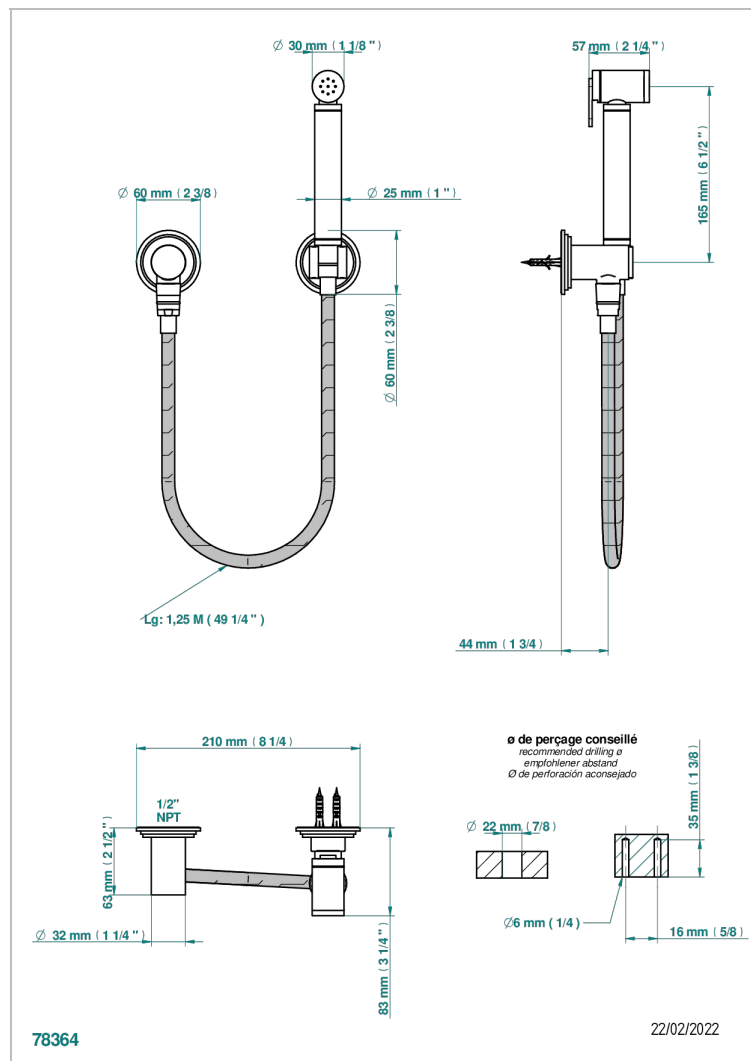

FAUBOURG METAL WITH LEVER HANDLES

G2U-5840/7US

Hygienic set w/hand w/push button + wall elbowed

CHARACTERISTIC

- Faubourg Metal with lever handles
- Hygienic set w/hand w/push button + wall elbowed

AVAILABLE FINITIONS