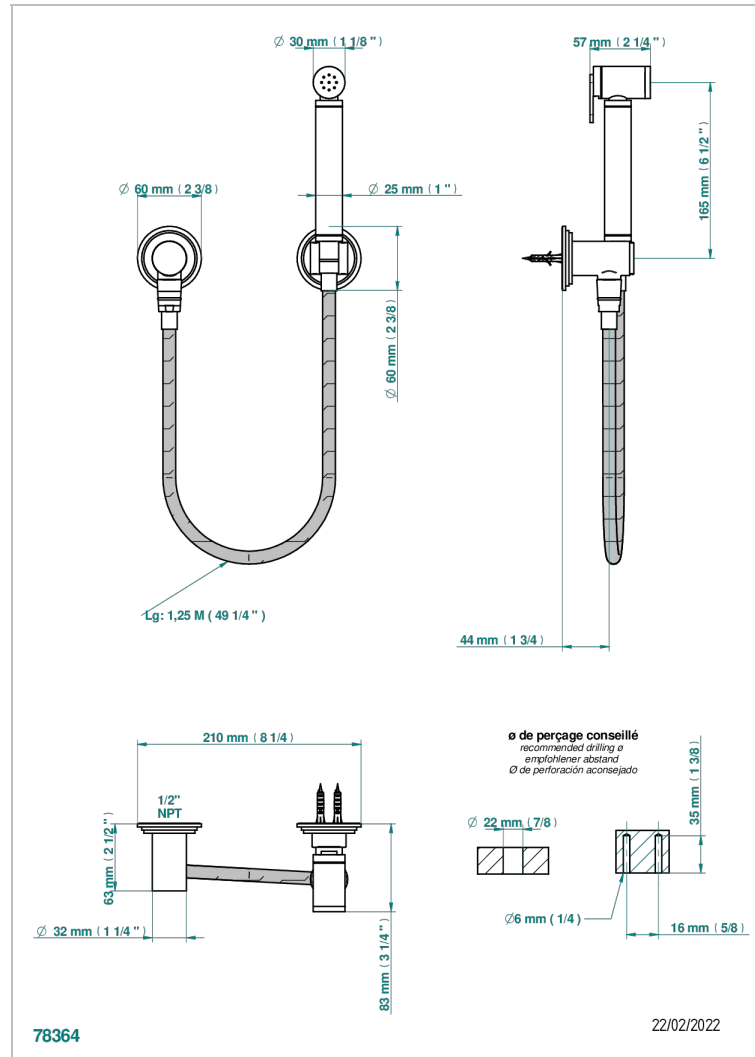

# FRIVOLE

G2R-5840/7US

Hygienic set w/hand w/push button + wall elbowed

## CHARACTERISTIC

- Frivole
- Hygienic set w/hand w/push button + wall elbowed