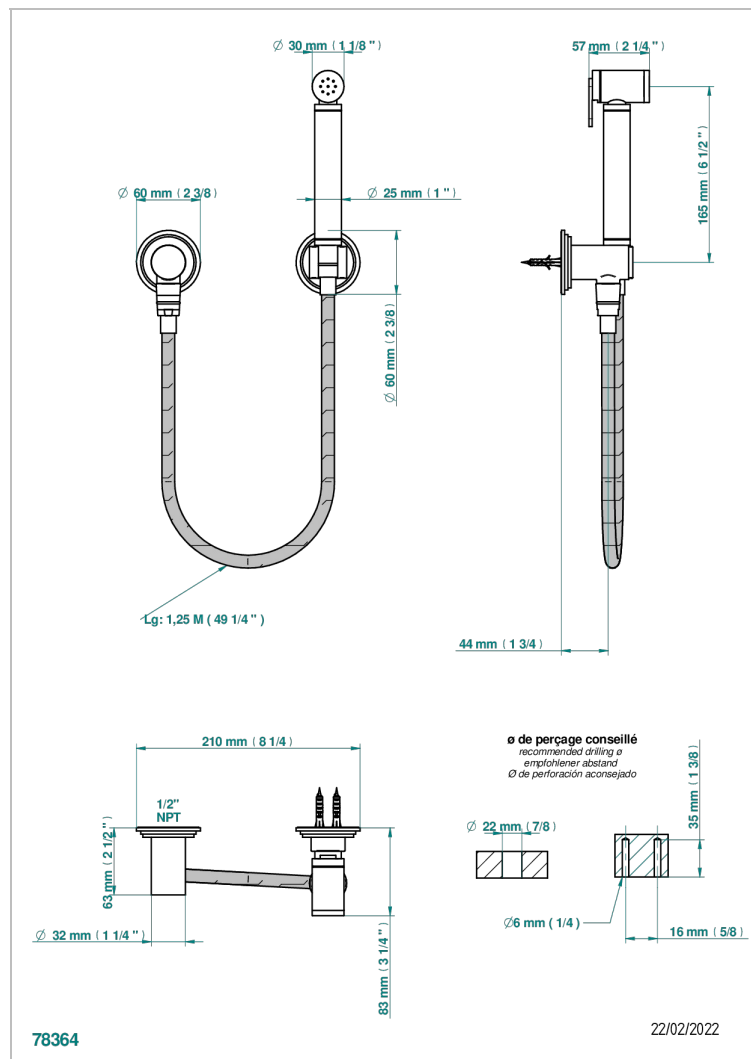

FROUFROU WITH LEVER HANDLES

G2P-5840/7US

Hygienic set w/hand w/push button + wall elbowed

CHARACTERISTIC

- Froufrou with lever handles
- Hygienic set w/hand w/push button + wall elbowed

AVAILABLE FINITIONS

Umber PVD - H66