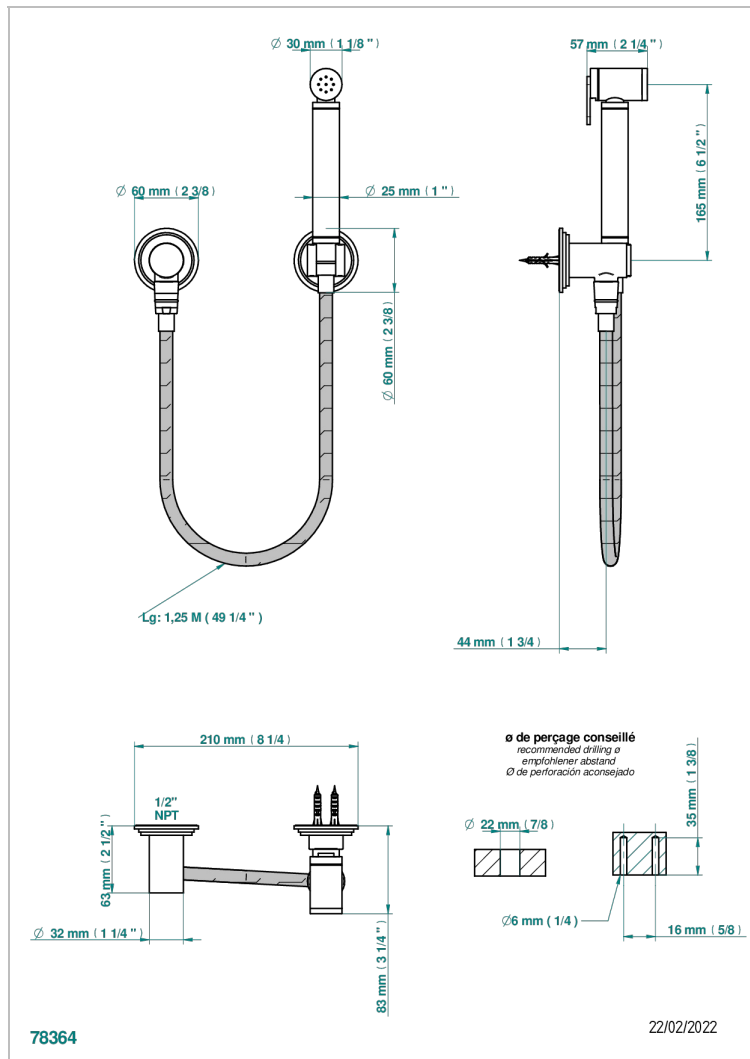

FAUBOURG BLACK PORCELAIN WITH LEVER HANDLES

G2M-5840/7US

Hygienic set w/hand w/push button + wall elbowed

CHARACTERISTIC

- Faubourg Black Porcelain with lever handles
- Hygienic set w/hand w/push button + wall elbowed