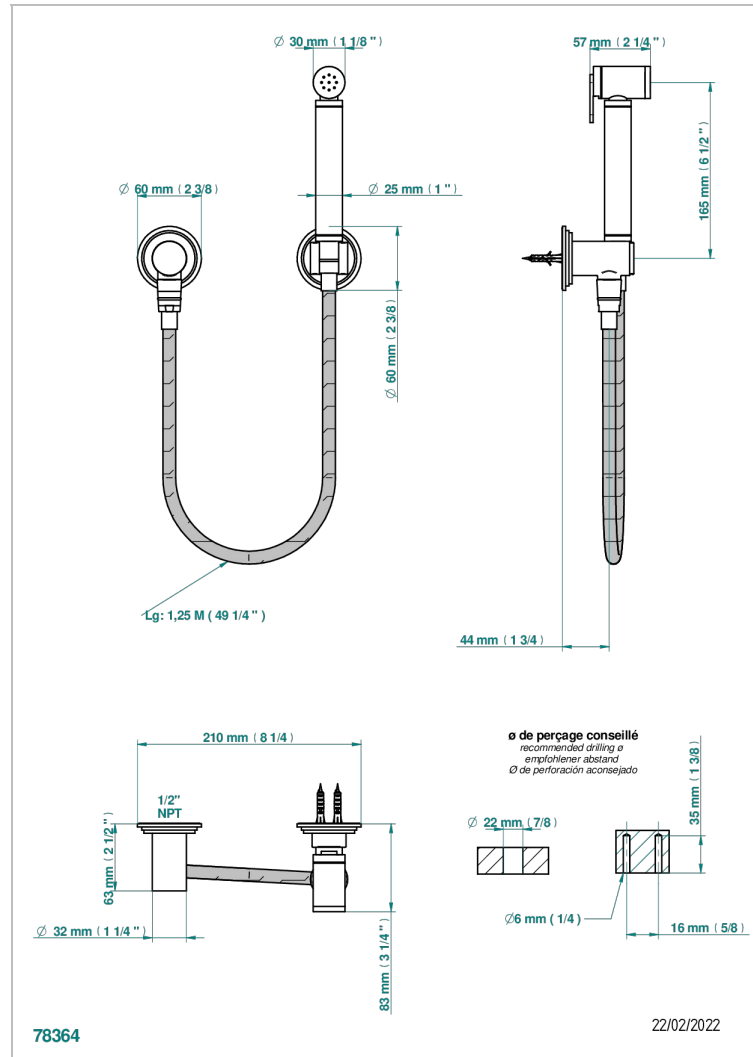

FAUBOURG WHITE PORCELAIN

G2K-5840/7US

Hygienic set w/hand w/push button + wall elbowed

CHARACTERISTIC

- Faubourg White Porcelain
- Hygienic set w/hand w/push button + wall elbowed

AVAILABLE FINITIONS

Black ceram - D30
Blush PVD - H62
Brass color PVD - H49
Brown bronze color PVD - F33
Chrome polished - AO2
Chrome polished / gold polished - G02

Gold color PVD - H52
Gold mat - F07
Gold polished - F01
Graphite PVD - H64
Matt Umber PVD - H67
Matt blush PVD - H60

Matt brass color PVD - H50
Matt brown bronze color PVD - F34
Matt chrome (American satin) - CO2
Matt gold color PVD - H53
Matt graphite PVD - H65
Matt nickel (American satin) - CO1

Matt nickel color PVD - H56
Natural smoked Brass - A13
Nickel antique / Sovereign - H28
Nickel color PVD - H55
Nickel polished - B01
Soft gold - F30

Soft matt gold - F31
Umber PVD - H66