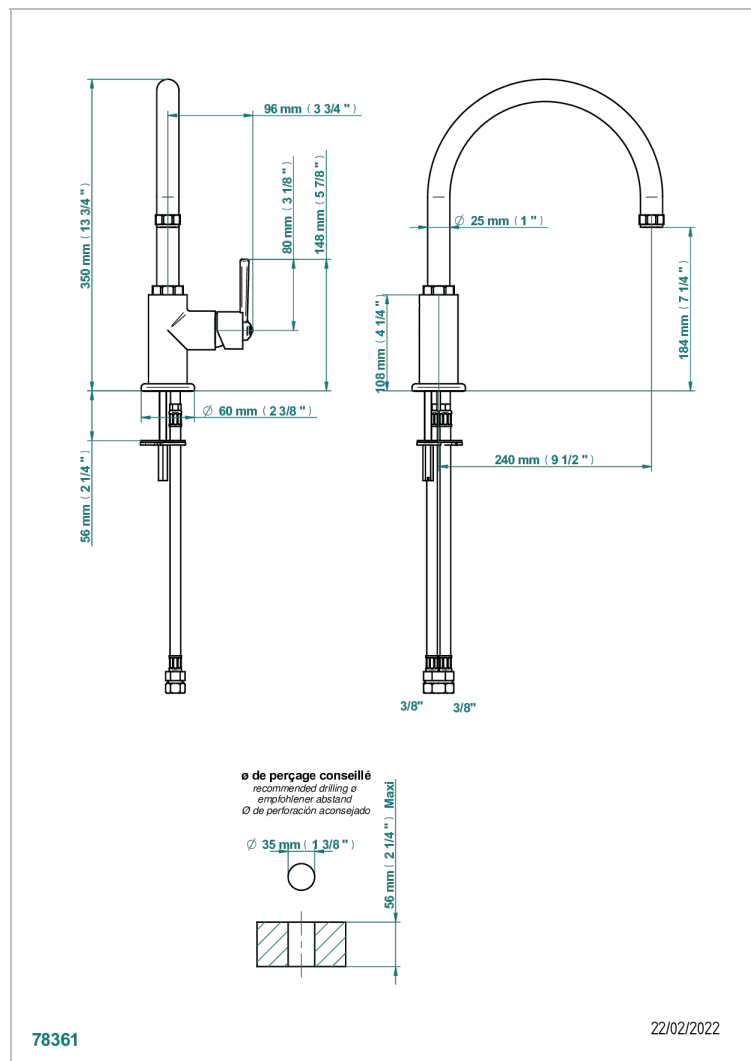

# CLUB SAINT-GERMAIN WITH LEVER HANDLES

G7J-6181N/US

Single hole kitchen faucet with swivel spout

## CHARACTERISTIC

- Club Saint-Germain with lever handles
- Single hole kitchen faucet with swivel spout