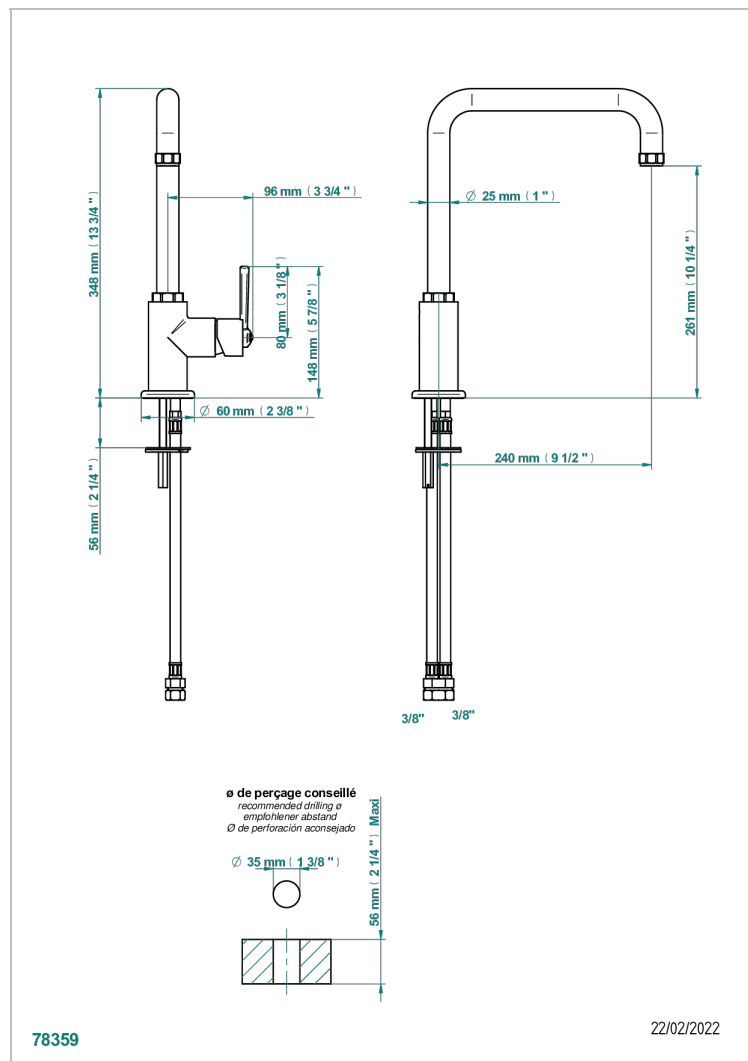

SAINT-GERMAIN WITH LEVER HANDLES

G7D-6181N/US

Single hole kitchen faucet with swivel spout

CHARACTERISTIC

- Saint-germain with lever handles
- Single hole kitchen faucet with swivel spout

AVAILABLE FINITIONS