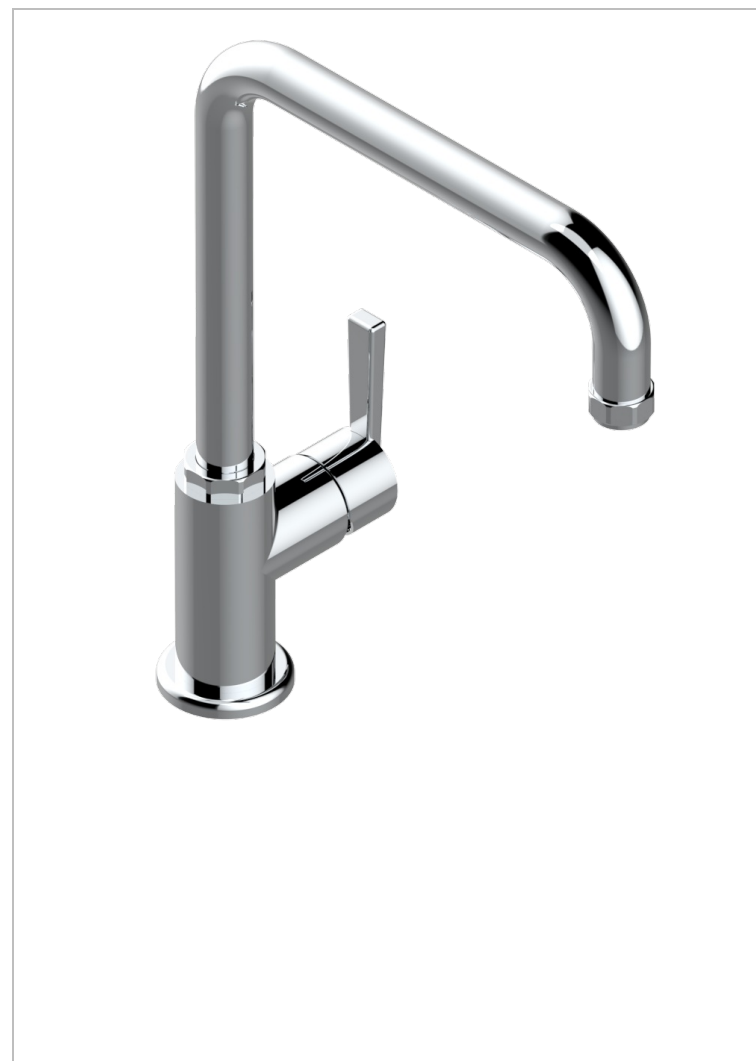

SAINT-GERMAIN WITH LEVER HANDLES

G7D-6181N/US

Single hole kitchen faucet with swivel spout

CHARACTERISTIC

- Saint-germain with lever handles
- Single hole kitchen faucet with swivel spout

AVAILABLE FINITIONS

Black ceram - D30
Blush PVD - H62
Brass color PVD - H49
Brown bronze color PVD - F33
Chrome polished - A02
Chrome polished / gold polished - G02

Gold color PVD - H52
Gold mat - F07
Gold polished - F01
Graphite PVD - H64
Light coated bronze - D01
Matt Umber PVD - H67

Matt blush PVD - H60
Matt brass color PVD - H50
Matt brown bronze color PVD - F34
Matt chrome (American satin) - C02
Matt gold color PVD - H53
Matt graphite PVD - H65

Matt nickel (American satin) - C01
Matt nickel color PVD - H56
Natural smoked Brass - A13
Nickel antique / Sovereign - H28
Nickel color PVD - H55
Nickel polished - B01

Soft gold - F30
Soft matt gold - F31
Umber PVD - H66