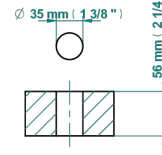

78359

22/02/2022

CHARACTERISTIC

- Saint-germain
- Single hole kitchen faucet with swivel spout

AVAILABLE FINITIONS

Black ceram - D30
Blush PVD - H62
Brass color PVD - H49
Brown bronze color PVD - F33
Chrome polished - A02
Chrome polished / gold polished - G02

Gold color PVD - H52
Gold mat - F07
Gold polished - F01
Graphite PVD - H64
Light coated bronze - D01
Matt Umber PVD - H67

Matt blush PVD - H60
Matt brass color PVD - H50
Matt brown bronze color PVD - F34
Matt chrome (American satin) - C02
Matt gold color PVD - H53
Matt graphite PVD - H65

Matt nickel (American satin) - C01
Matt nickel color PVD - H56
Natural smoked Brass - A13
Nickel antique / Sovereign - H28
Nickel color PVD - H55
Nickel polished - B01

Soft gold - F30
Soft matt gold - F31
Umber PVD - H66