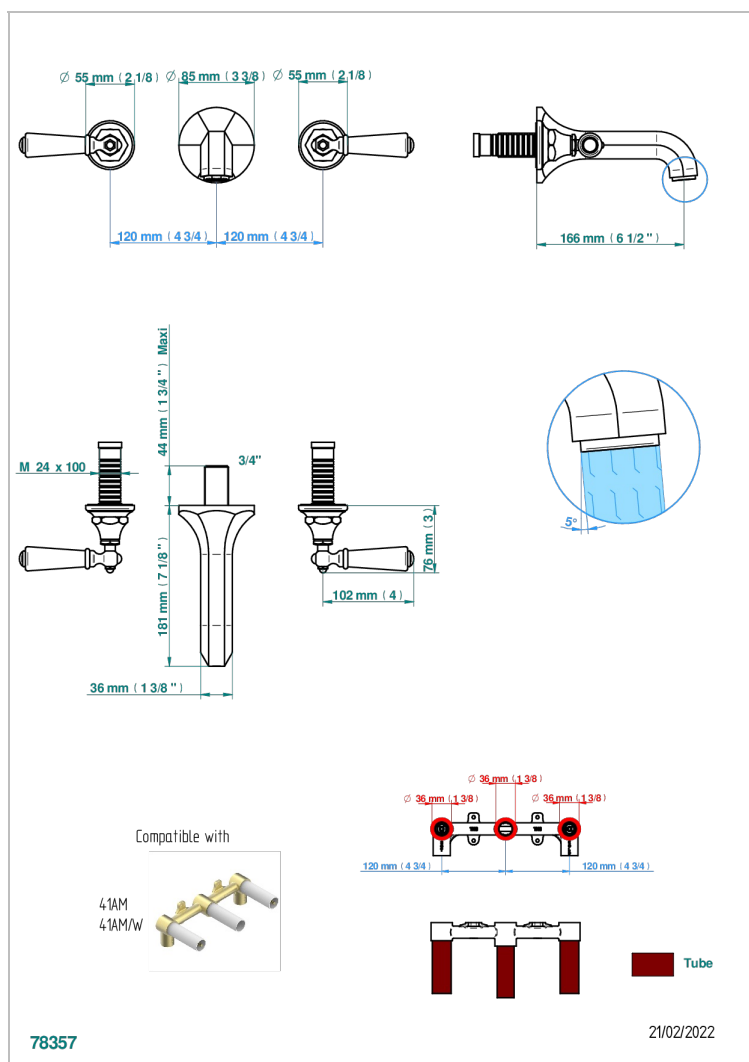

1900 WITH SMOOTH METAL LEVER HANDLES

G3M-41GB

Trim for wall mounted 3-hole bath set only

CHARACTERISTIC

- 1900 with smooth metal lever handles
- Trim for wall mounted 3-hole bath set only

RELATED SKU'S

- Ref. G00-40AM/US Rough parts for wall set (one counter clockwise and one clockwise cartridges)