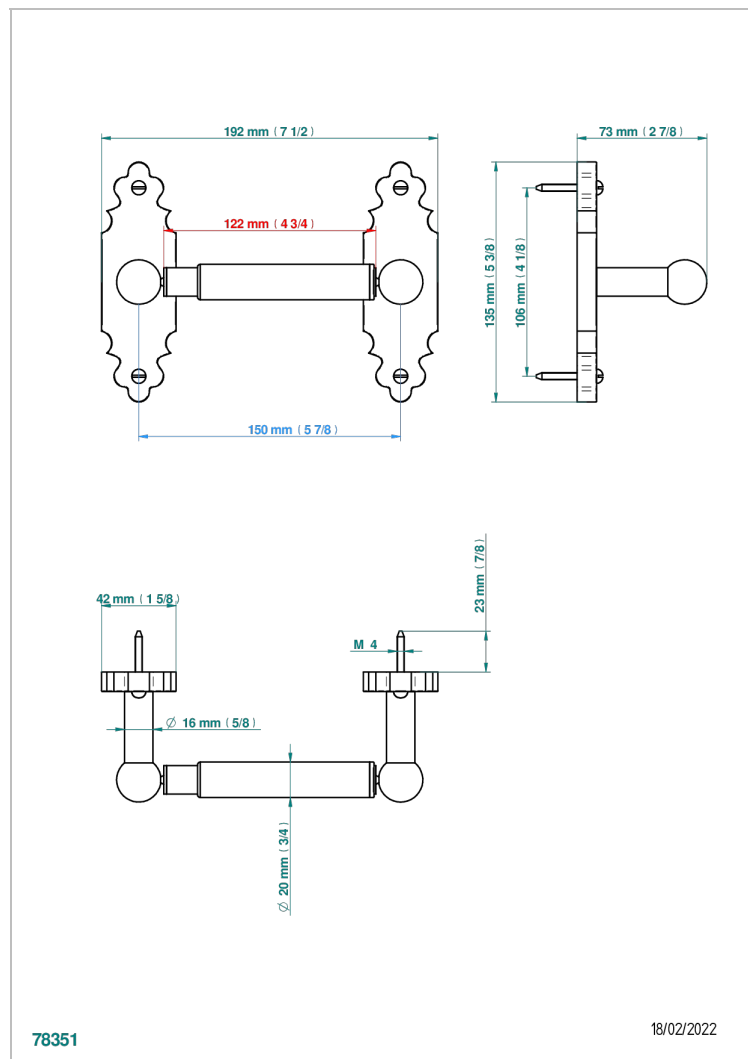

1900 WITH SMOOTH METAL LEVER HANDLES

G3M-543M

Paper roll holder

78351

18/02/2022

CHARACTERISTIC

- 1900 with smooth metal lever handles
- Paper roll holder

AVAILABLE FINITIONS