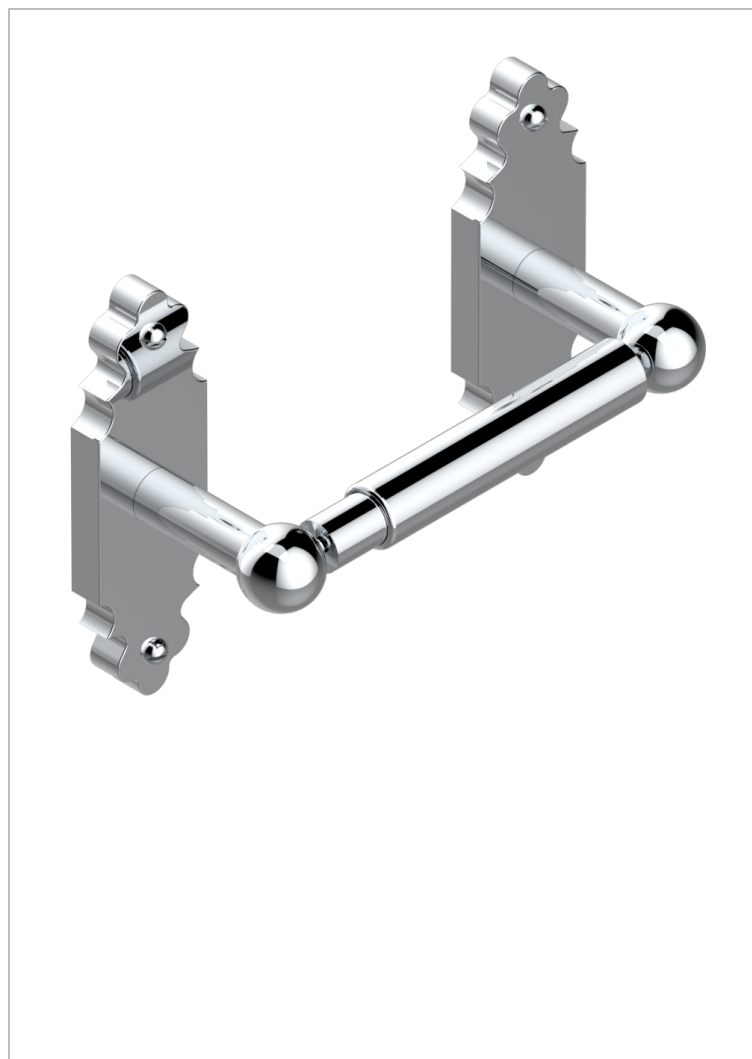

1900 WITH SMOOTH METAL LEVER HANDLES

G3M-543M

Paper roll holder

78351

18/02/2022

CHARACTERISTIC

- 1900 with smooth metal lever handles
- Paper roll holder

AVAILABLE FINITIONS

Black ceram - D30
Blush PVD - H62
Brass color PVD - H49
Brown bronze color PVD - F33
Chrome polished - A02
Chrome polished / gold polished - G02

Copper antique matt, coated - H07
Gold color PVD - H52
Gold mat - F07
Gold polished - F01
Graphite PVD - H64
Light coated bronze - D01

Nickel polished - B01
Soft gold - F30
Soft matt gold - F31
Umber PVD - H66