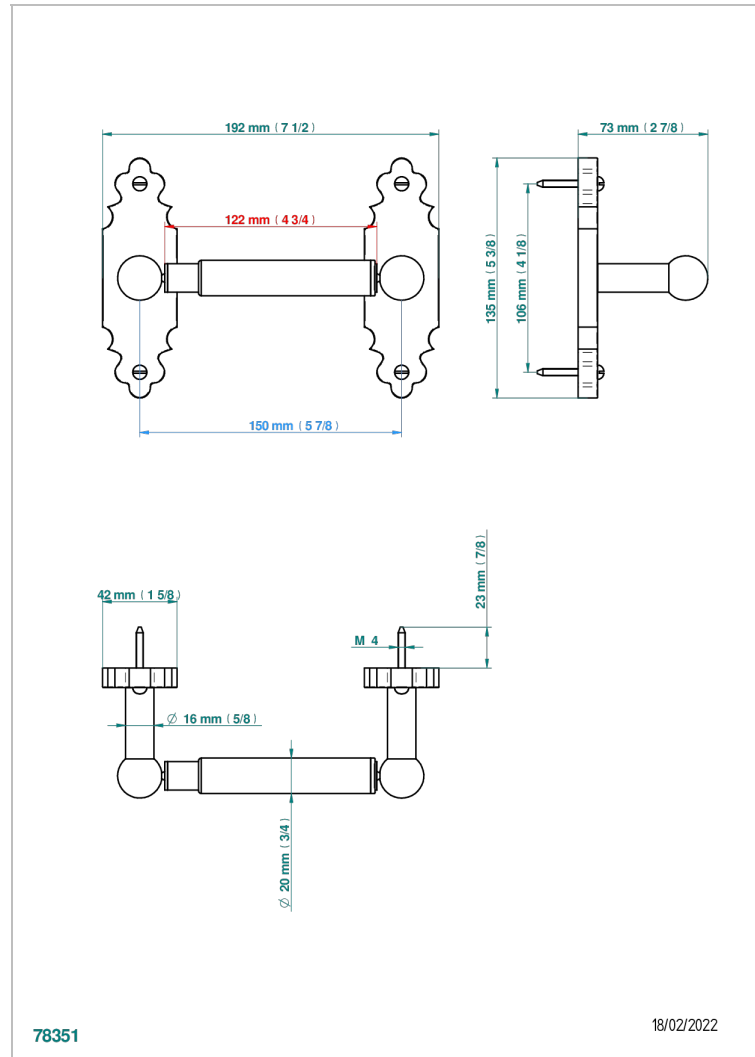

1900 WITH LEVER HANDLES

G28-543M

Paper roll holder

CHARACTERISTIC

- 1900 with lever handles
- Paper roll holder

AVAILABLE FINITIONS

Black ceram - D30
Blush PVD - H62
Brass color PVD - H49
Brown bronze color PVD - F33
Chrome polished - A02
Chrome polished / gold polished - G02