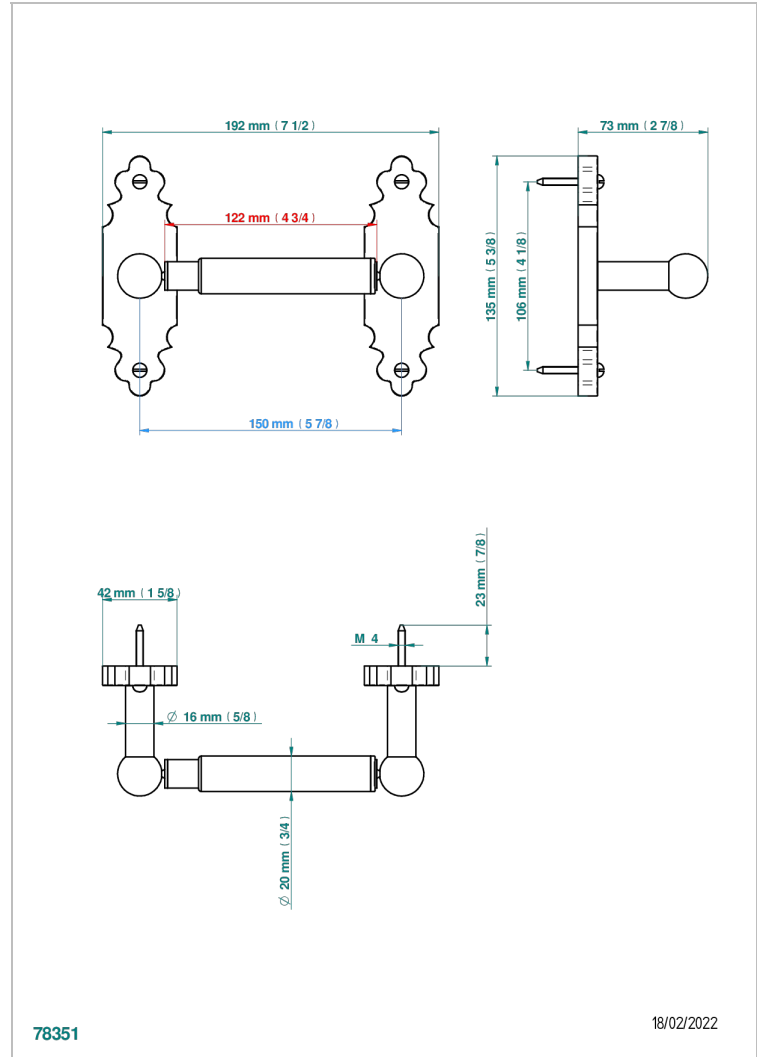

1900

G25-543M

Paper roll holder

78351

18/02/2022

CHARACTERISTIC

- 1900
- Paper roll holder

AVAILABLE FINITIONS