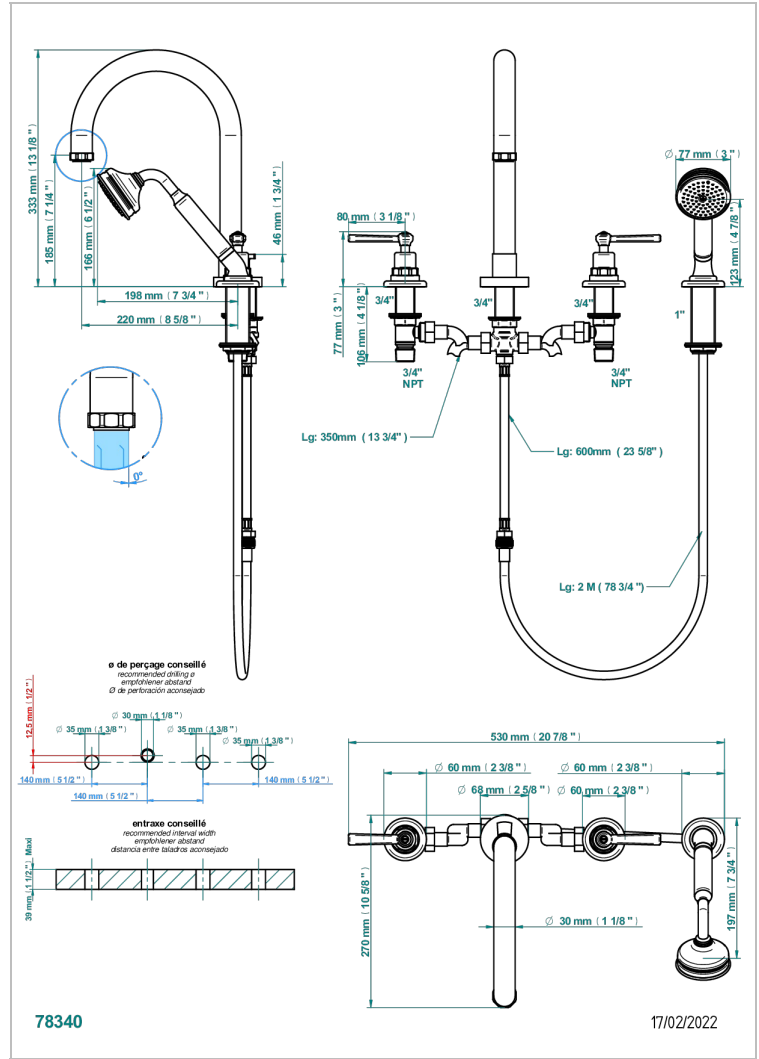

CLUB SAINT-GERMAIN WITH LEVER HANDLES

G7J-112BSGUS

Roman tub set with diverter spout and handshower, 3/4" valves

CHARACTERISTIC

- ASME : ASME A112.18.1-2011/CSA B125.1-11

TECHNICAL SPECS

- Recommandé : 3 bars (max. 5 bars) - Advised : 43,5 psi (max. 72 psi)
- Bec : 50 l/min à 3 bars - Douchette : 9,5 l/min à bars
- Spout : 13,2 gpm at 43.5 psi - Handshower : 2.5 gpm at 43.5 psi

STANDARDS

AVAILABLE FINITIONS

Black ceram - D30
Blush PVD - H62
Brass color PVD - H49
Brown bronze color PVD - F33
Chrome polished - A02
Chrome polished / gold polished - G02

Gold color PVD - H52
Gold mat - F07
Gold polished - F01
Graphite PVD - H64
Light coated bronze - D01
Matt Umber PVD - H67

Soft gold - F30
Soft matt gold - F31
Umber PVD - H66