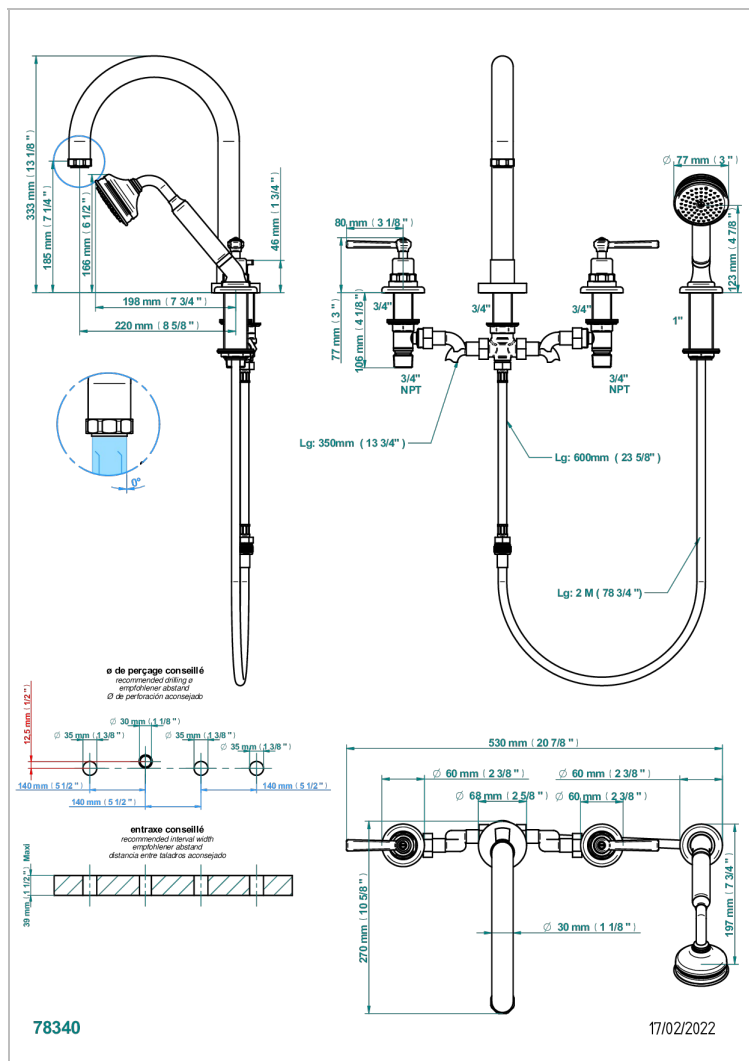

CLUB SAINT-GERMAIN WITH LEVER

G7J-112BSG

Rim mounted 4-hole bath/shower mixer, diverter to super goliath spout

CHARACTERISTIC

- ACS : 18ACCLY473
- NF : NF EN 200 - IID/A - Chrome

TECHNICAL SPECS

- Recommandé : 3 bars (max. 5 bars) - Advised : 43,5 psi (max. 72 psi)
- Bec : 50 l/min à 3 bars - Douchette : 9,5 l/min à bars
- Spout : 13,2 gpm at 43.5 psi - Handshower : 2.5 gpm at 43.5 psi

STANDARDS

AVAILABLE FINITIONS

Antique nickel - H28
Black ceram - D30
Blush PVD - H62
Brass color PVD - H49
Brown bronze color PVD - F33
Gold color PVD - H52

Graphite PVD - H64
Lacquered light bronze - D01
Matt Umber PVD - H67
Matt blush PVD - H60
Matt brass color PVD - H50
Matt brown bronze color PVD - F34

Soft gold - F30
Soft matt gold - F31
Umber PVD - H66