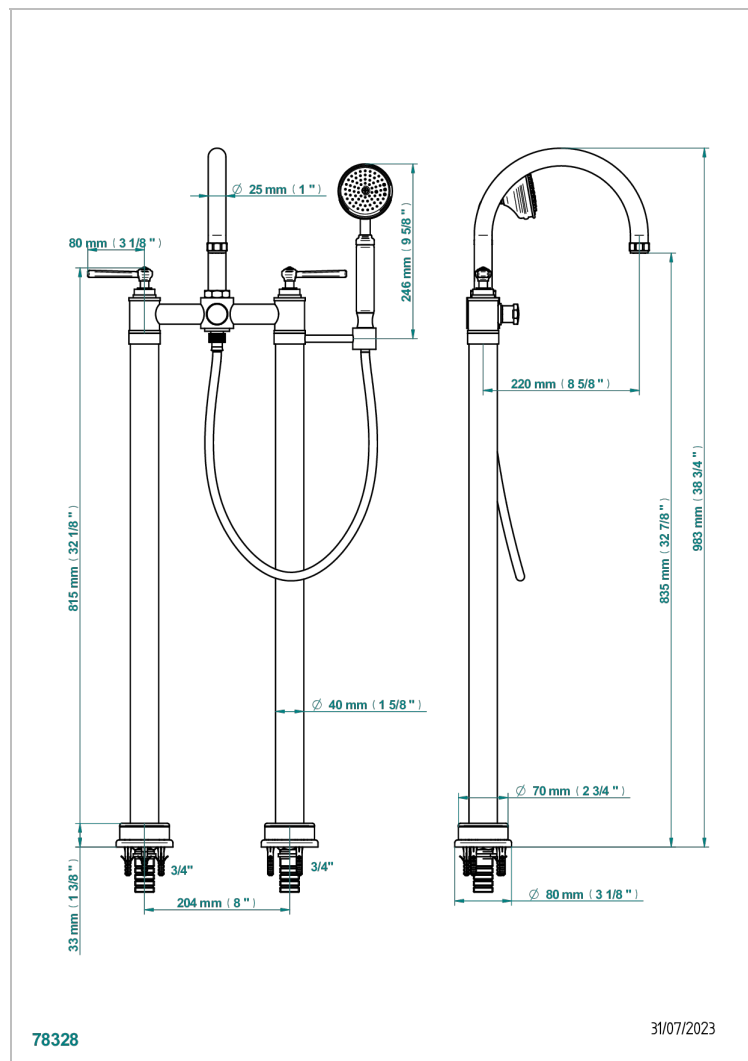

CLUB SAINT-GERMAIN WITH LEVER HANDLES

G7J-13CS

Bath shower tub filler with floor risers

CHARACTERISTIC

- ACS : 21ACCLY034

TECHNICAL SPECS

- Recommandé : 3 bars (max. 5 bars) - Advised : 43,5 psi (max. 72 psi)
- Bec : 50 l/min à 3 bars - Douchette : 9,5 l/min à bars
- Spout : 13,2 gpm at 43.5 psi - Handshower : 2.5 gpm at 43.5 psi