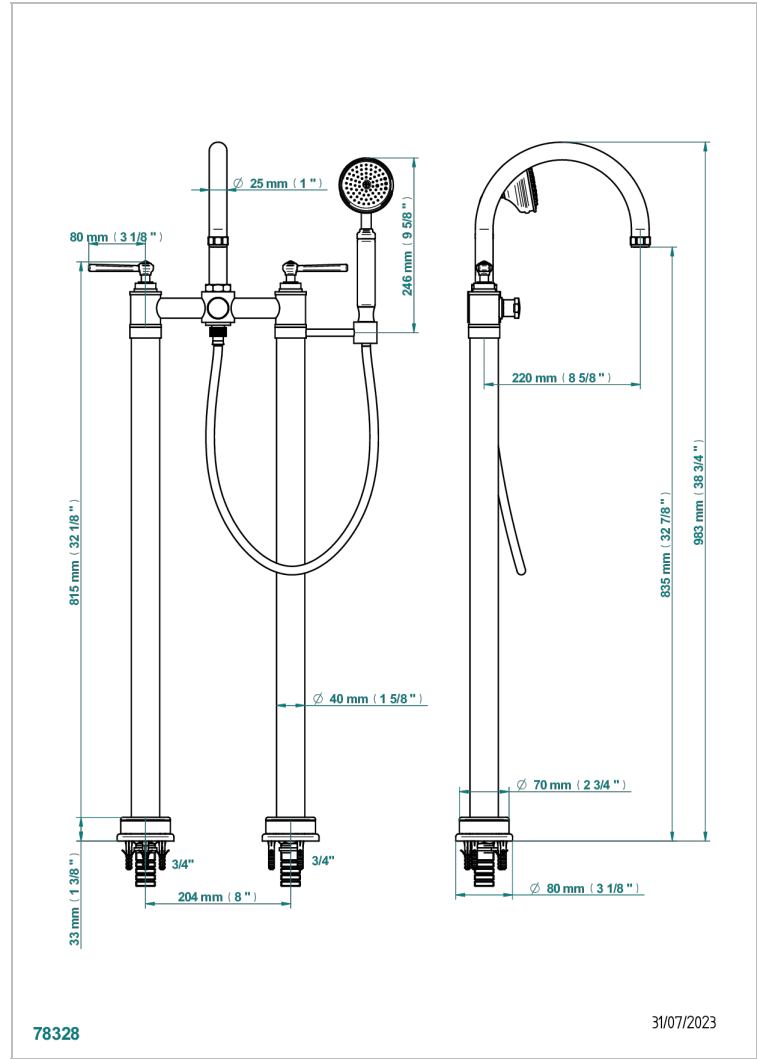

CLUB SAINT-GERMAIN WITH LEVER

G7J-13CS

Free-standing bath/shower mixer with upright connections

THG[®]
PARIS

CHARACTERISTIC

- ACS : 21ACCLY034

STANDARDS

RELATED SKU'S

- Ref. G00-13800A Set of installation for tub filler

AVAILABLE FINITIONS

Antique nickel - H28
Black ceram - D30
Blush PVD - H62
Brass color PVD - H49
Brown bronze color PVD - F33
Gold color PVD - H52

Graphite PVD - H64
Lacquered light bronze - D01
Matt Umber PVD - H67
Matt blush PVD - H60
Matt brass color PVD - H50
Matt brown bronze color PVD - F34

Soft gold - F30
Soft matt gold - F31
Umber PVD - H66

TECHNICAL SPECS

- Recommandé : 3 bars (max. 5 bars) - Advised : 43,5 psi (max. 72 psi)
- Bec : 50 l/min à 3 bars - Douchette : 9,5 l/min à bars
- Spout : 13,2 gpm at 43.5 psi - Handshower : 2.5 gpm at 43.5 psi