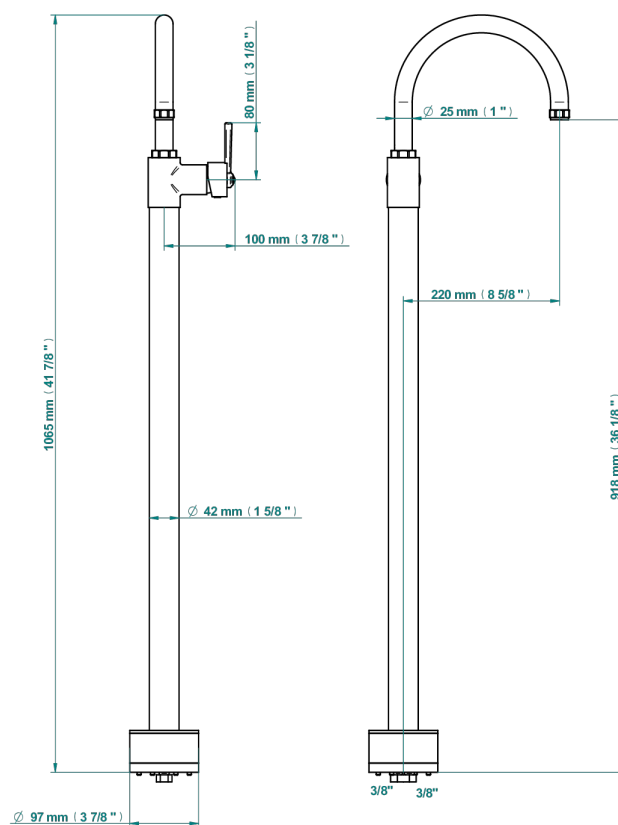

CLUB SAINT-GERMAIN WITH LEVER HANDLES

G7J-6500S

Floor mounted lavatory faucet

78308

16/02/2022

CHARACTERISTIC

- Club Saint-Germain with lever handles
- Floor mounted lavatory faucet

TECHNICAL SPECS

- Recommandé : 3 bars (max. 5 bars) - Advised : 43,5 psi (max. 72 psi)
- 8,3 l/min à 3 bars (2.2 gpm at 43.5 psi)

AVAILABLE FINITIONS

Black ceram - D30
Blush PVD - H62
Brass color PVD - H49
Brown bronze color PVD - F33
Chrome polished - A02
Chrome polished / gold polished - G02