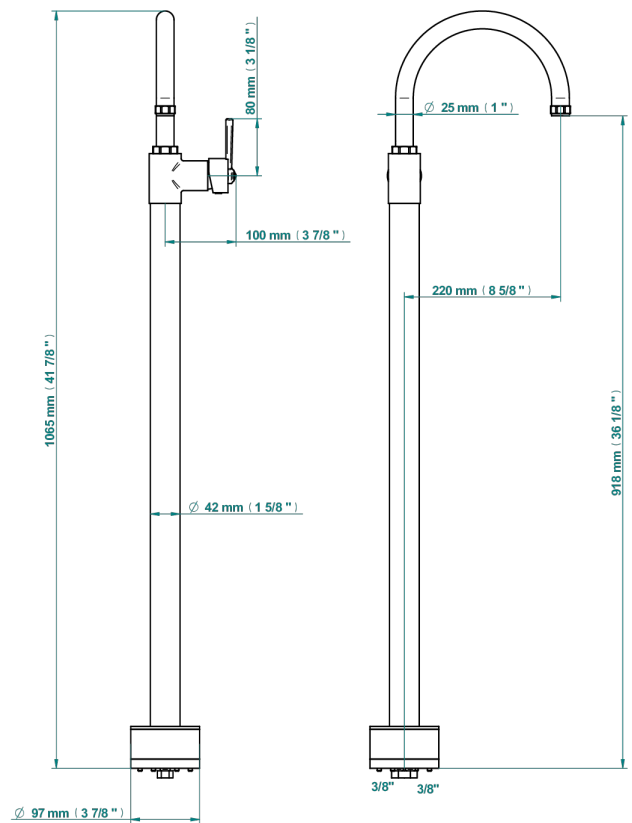

CLUB SAINT-GERMAIN WITH LEVER

G7J-6500S

Free-standing basin mixer

THG[®]
PARIS

78308

16/02/2022

CHARACTERISTIC

- Club Saint-Germain with lever
- Free-standing basin mixer

TECHNICAL SPECS

- Recommandé : 3 bars (max. 5 bars) - Advised : 43,5 psi (max. 72 psi)
- 8,3 l/min à 3 bars (2.2 gpm at 43.5 psi)

AVAILABLE FINITIONS

Antique nickel - H28
Black ceram - D30
Blush PVD - H62
Brass color PVD - H49
Brown bronze color PVD - F33
Gold color PVD - H52