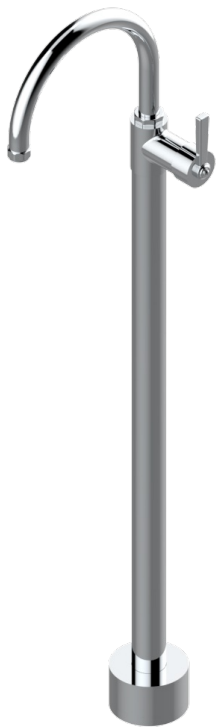

CLUB SAINT-GERMAIN WITH LEVER

G7J-6500S

Free-standing basin mixer

THG[®]
PARIS

78308

16/02/2022

CHARACTERISTIC

- Club Saint-Germain with lever
- Free-standing basin mixer

TECHNICAL SPECS

- Recommandé : 3 bars (max. 5 bars) - Advised : 43,5 psi (max. 72 psi)
- 8,3 l/min à 3 bars (2.2 gpm at 43.5 psi)

AVAILABLE FINITIONS

Antique nickel - H28
Black ceram - D30
Blush PVD - H62
Brass color PVD - H49
Brown bronze color PVD - F33
Gold color PVD - H52

Graphite PVD - H64
Lacquered light bronze - D01
Matt Umber PVD - H67
Matt blush PVD - H60
Matt brass color PVD - H50
Matt brown bronze color PVD - F34

Matt chrome - C02
Matt gold - F07
Matt gold color PVD - H53
Matt graphite PVD - H65
Matt nickel (color finish) - C01
Matt nickel color PVD - H56

Natural smoked Brass - A13
Nickel color PVD - H55
Polished chrome (color finish) - A02
Polished chrome / Polished gold (color finish) - G02
Polished gold (color finish) - F01
Polished nickel - B01

Soft gold - F30
Soft matt gold - F31
Umber PVD - H66