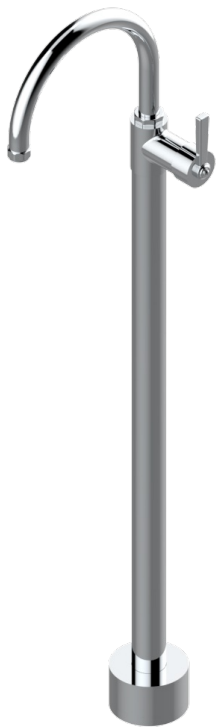

# CLUB SAINT-GERMAIN WITH LEVER

G7J-6500S

Free-standing basin mixer

THG<sup>®</sup>  
PARIS

78308

16/02/2022

## CHARACTERISTIC

- Club Saint-Germain with lever
- Free-standing basin mixer

## AVAILABLE FINITIONS

Antique nickel - H28  
Black ceram - D30  
Blush PVD - H62  
Brass color PVD - H49  
Brown bronze color PVD - F33  
Gold color PVD - H52

Graphite PVD - H64  
Lacquered light bronze - D01  
Matt Umber PVD - H67  
Matt blush PVD - H60  
Matt brass color PVD - H50  
Matt brown bronze color PVD - F34

Matt chrome - C02  
Matt gold - F07  
Matt gold color PVD - H53  
Matt graphite PVD - H65  
Matt nickel (color finish) - C01  
Matt nickel color PVD - H56

Natural smoked Brass - A13  
Nickel color PVD - H55  
Polished chrome (color finish) - A02  
Polished chrome / Polished gold (color finish) - G02  
Polished gold (color finish) - F01  
Polished nickel - B01