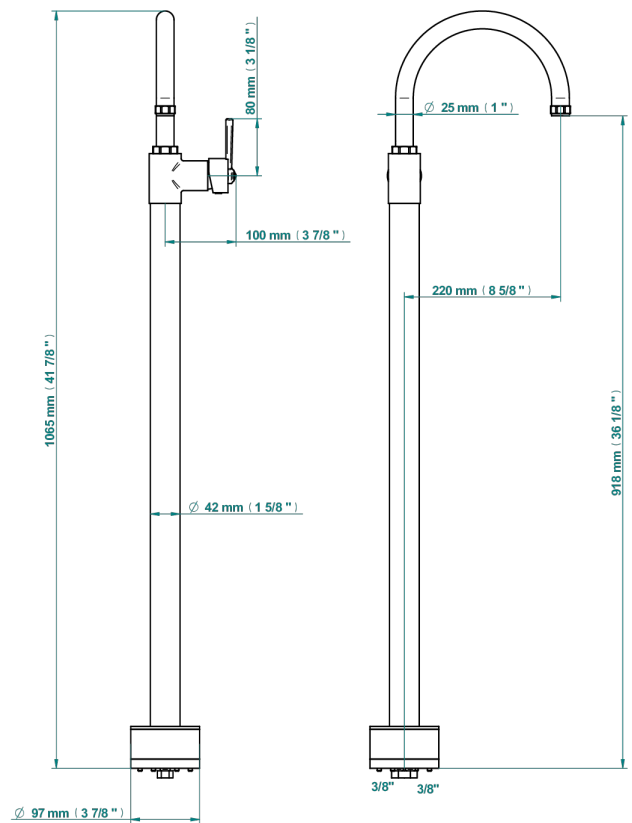

# CLUB SAINT-GERMAIN WITH LEVER

G7J-6500S

Free-standing basin mixer

THG<sup>®</sup>  
PARIS

78308

16/02/2022

## CHARACTERISTIC

- Club Saint-Germain with lever
- Free-standing basin mixer

## TECHNICAL SPECS

- Recommandé : 3 bars (max. 5 bars) - Advised : 43,5 psi (max. 72 psi)
- 8,3 l/min à 3 bars (2.2 gpm at 43.5 psi)