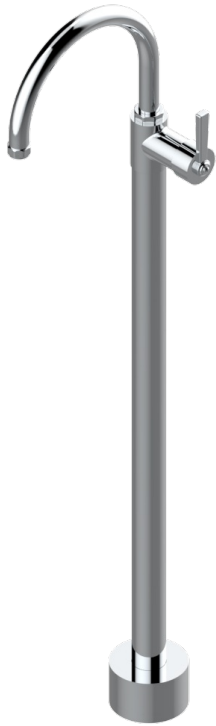

CLUB SAINT-GERMAIN WITH LEVER

G7J-6500S

Free-standing basin mixer

THG[®]
PARIS

CHARACTERISTIC

- Club Saint-Germain with lever
- Free-standing basin mixer

TECHNICAL SPECS

- Recommandé : 3 bars (max. 5 bars) - Advised : 43,5 psi (max. 72 psi)
- 8,3 l/min à 3 bars (2.2 gpm at 43.5 psi)

AVAILABLE FINITIONS

Antique nickel - H28
Black ceram - D30
Blush PVD - H62
Brass color PVD - H49
Brown bronze color PVD - F33
Gold color PVD - H52

Graphite PVD - H64
Lacquered light bronze - D01
Matt Umber PVD - H67
Matt blush PVD - H60
Matt brass color PVD - H50
Matt brown bronze color PVD - F34

Matt chrome - C02
Matt gold - F07
Matt gold color PVD - H53
Matt graphite PVD - H65
Matt nickel (color finish) - C01
Matt nickel color PVD - H56

Natural smoked Brass - A13
Nickel color PVD - H55
Polished chrome (color finish) - A02
Polished chrome / Polished gold (color finish) - G02
Polished gold (color finish) - F01
Polished nickel - B01

Soft gold - F30
Soft matt gold - F31
Umber PVD - H66