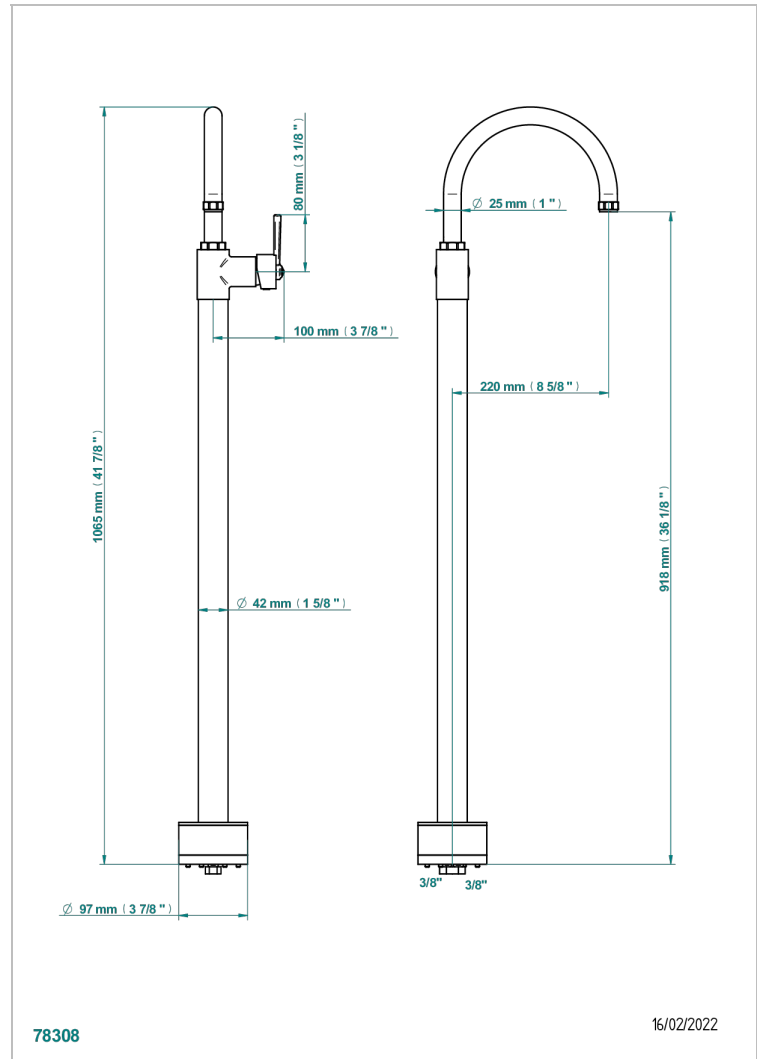

CLUB SAINT-GERMAIN WITH LEVER

G7J-6500S

Free-standing basin mixer

THG[®]
PARIS

CHARACTERISTIC

- Club Saint-Germain with lever
- Free-standing basin mixer

TECHNICAL SPECS

- Recommandé : 3 bars (max. 5 bars) - Advised : 43,5 psi (max. 72 psi)
- 8,3 l/min à 3 bars (2.2 gpm at 43.5 psi)

AVAILABLE FINITIONS

Antique nickel - H28
Black ceram - D30
Blush PVD - H62
Brass color PVD - H49
Brown bronze color PVD - F33
Gold color PVD - H52

Graphite PVD - H64
Lacquered light bronze - D01
Matt Umber PVD - H67
Matt blush PVD - H60
Matt brass color PVD - H50
Matt brown bronze color PVD - F34