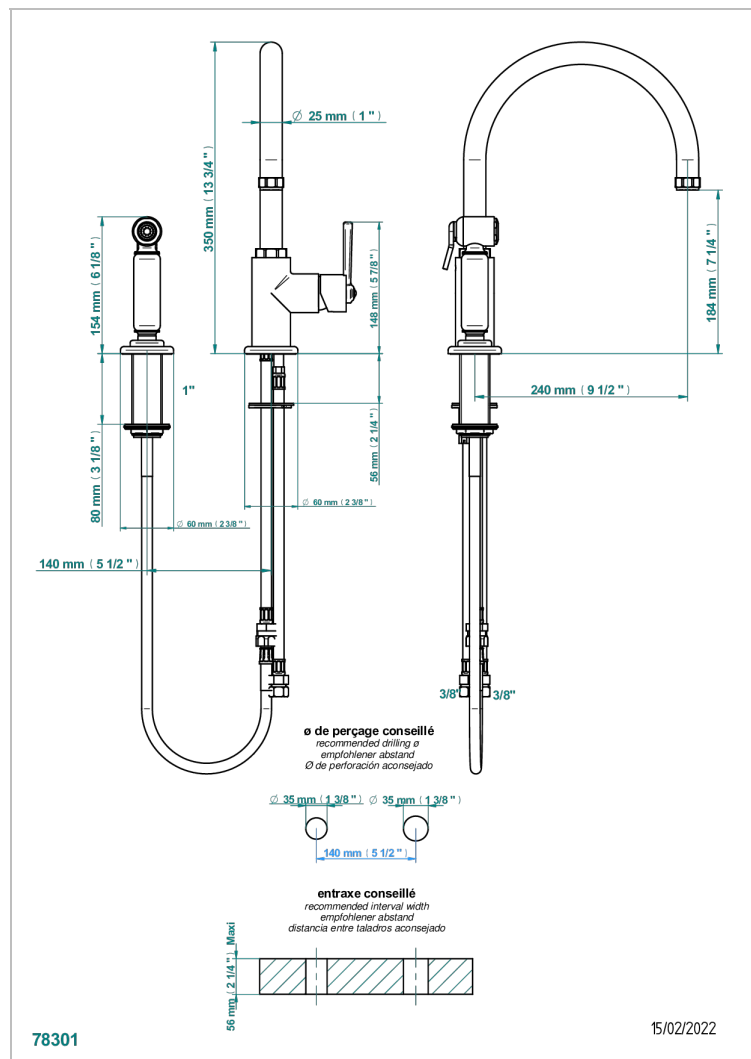

CLUB SAINT-GERMAIN WITH LEVER

G7J-6181N/D

Single lever sink mixer with swivel spout and side spray

CHARACTERISTIC

- Club Saint-Germain with lever
- Single lever sink mixer with swivel spout and side spray

AVAILABLE FINITIONS

Antique nickel - H28
Black ceram - D30
Blush PVD - H62
Brass color PVD - H49
Brown bronze color PVD - F33
Gold color PVD - H52

Graphite PVD - H64
Lacquered light bronze - D01
Matt Umber PVD - H67
Matt blush PVD - H60
Matt brass color PVD - H50
Matt brown bronze color PVD - F34