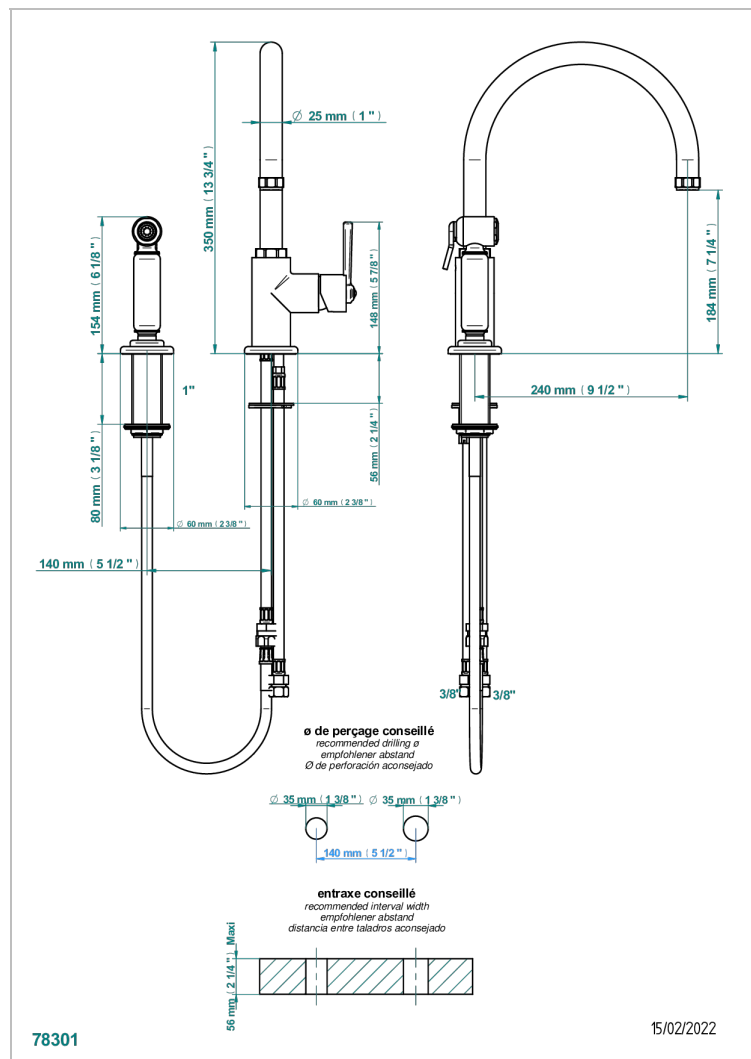

# CLUB SAINT-GERMAIN WITH LEVER

G7J-6181N/D

Single lever sink mixer with swivel spout and side spray

## CHARACTERISTIC

- Club Saint-Germain with lever
- Single lever sink mixer with swivel spout and side spray

## AVAILABLE FINITIONS

Antique nickel - H28  
Black ceram - D30  
Blush PVD - H62  
Brass color PVD - H49  
Brown bronze color PVD - F33  
Gold color PVD - H52

Graphite PVD - H64  
Lacquered light bronze - D01  
Matt Umber PVD - H67  
Matt blush PVD - H60  
Matt brass color PVD - H50  
Matt brown bronze color PVD - F34