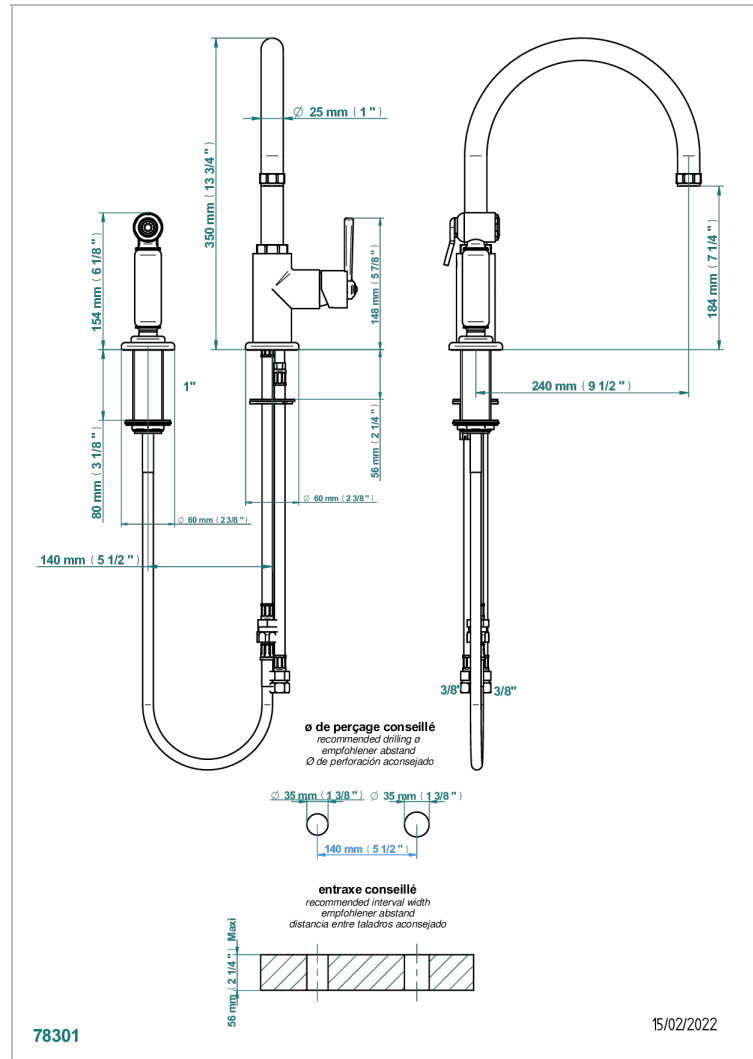

# CLUB SAINT-GERMAIN WITH LEVER

G7J-6181N/D

Single lever sink mixer with swivel spout and side spray

## CHARACTERISTIC

- Club Saint-Germain with lever
- Single lever sink mixer with swivel spout and side spray

## AVAILABLE FINITIONS

Antique nickel - H28  
Black ceram - D30  
Blush PVD - H62  
Brass color PVD - H49  
Brown bronze color PVD - F33  
Gold color PVD - H52

Graphite PVD - H64  
Lacquered light bronze - D01  
Matt Umber PVD - H67  
Matt blush PVD - H60  
Matt brass color PVD - H50  
Matt brown bronze color PVD - F34