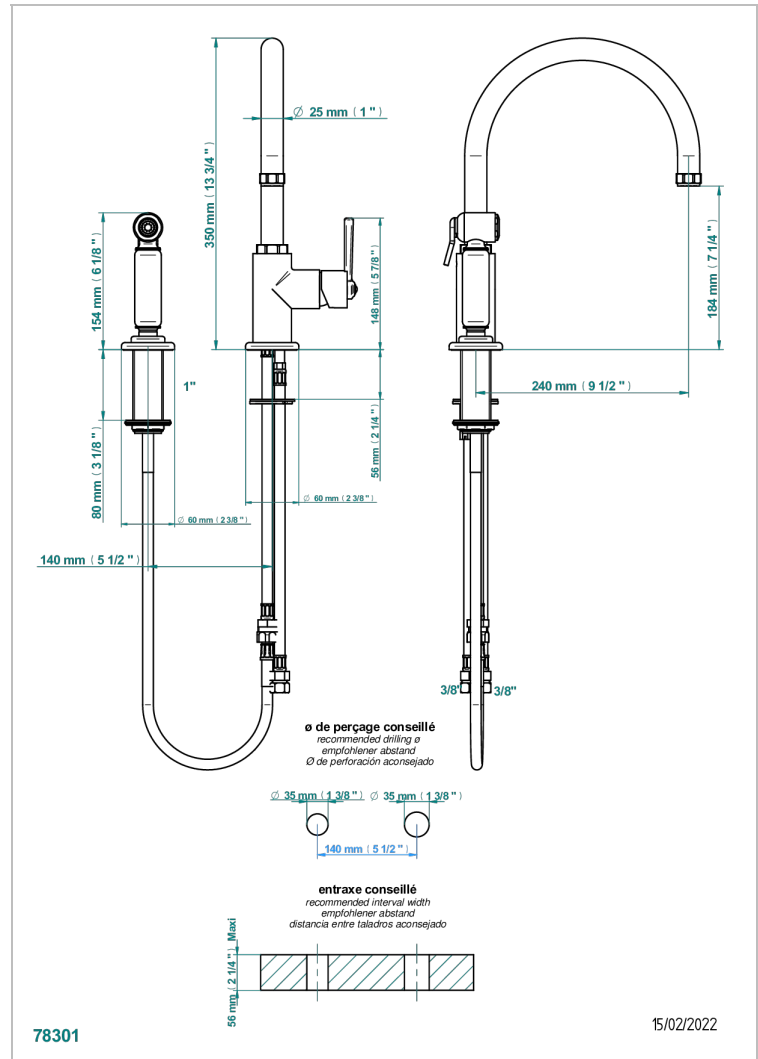

CLUB SAINT-GERMAIN

G7H-6181N/D

Single lever sink mixer with swivel spout and side spray

78301

15/02/2022

CHARACTERISTIC

- Club Saint-Germain
- Single lever sink mixer with swivel spout and side spray

AVAILABLE FINITIONS

Antique nickel - H28
Black ceram - D30
Blush PVD - H62
Brass color PVD - H49
Brown bronze color PVD - F33
Gold color PVD - H52

Graphite PVD - H64
Lacquered light bronze - D01
Matt UMBER PVD - H67
Matt blush PVD - H60
Matt brass color PVD - H50
Matt brown bronze color PVD - F34