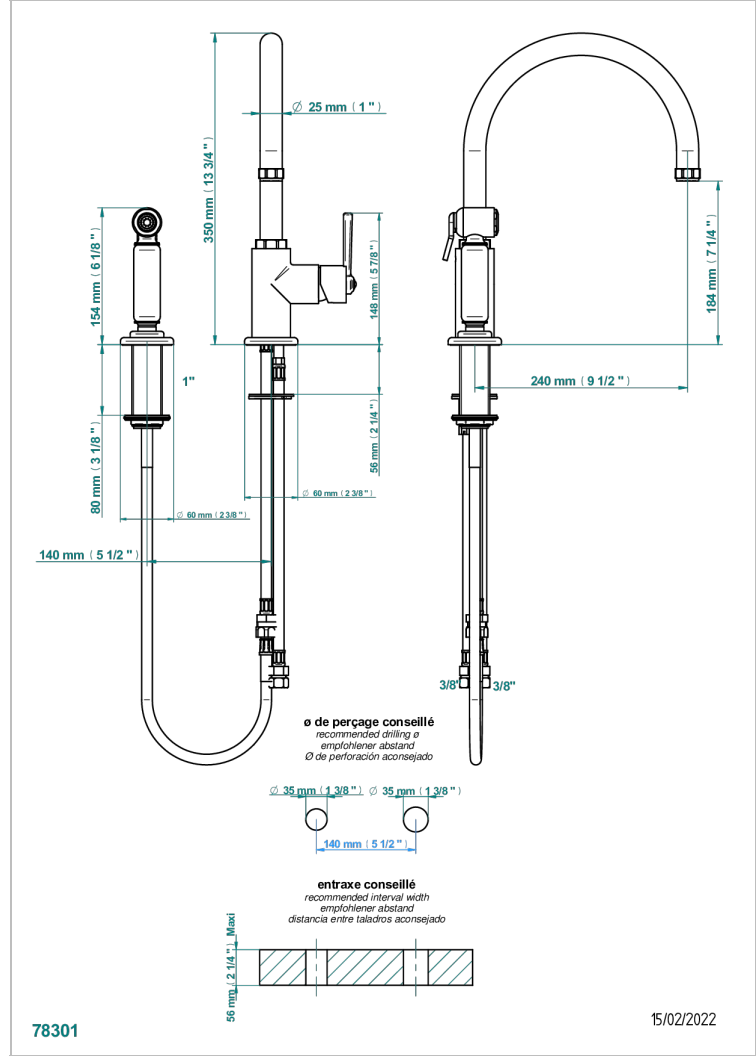

CLUB SAINT-GERMAIN

G7H-6181N/D

Single lever sink mixer with swivel spout and side spray

CHARACTERISTIC

- Club Saint-Germain
- Single lever sink mixer with swivel spout and side spray

AVAILABLE FINITIONS

Antique nickel - H28
Black ceram - D30
Blush PVD - H62
Brass color PVD - H49
Brown bronze color PVD - F33
Gold color PVD - H52

Graphite PVD - H64
Lacquered light bronze - D01
Matt Umber PVD - H67
Matt blush PVD - H60
Matt brass color PVD - H50
Matt brown bronze color PVD - F34

Matt chrome - C02
Matt gold - F07
Matt gold color PVD - H53
Matt graphite PVD - H65
Matt nickel (color finish) - C01
Matt nickel color PVD - H56

Natural smoked Brass - A13
Nickel color PVD - H55
Polished chrome (color finish) - A02
Polished chrome / Polished gold (color finish) - G02
Polished gold (color finish) - F01
Polished nickel - B01

Soft gold - F30
Soft matt gold - F31
Umber PVD - H66