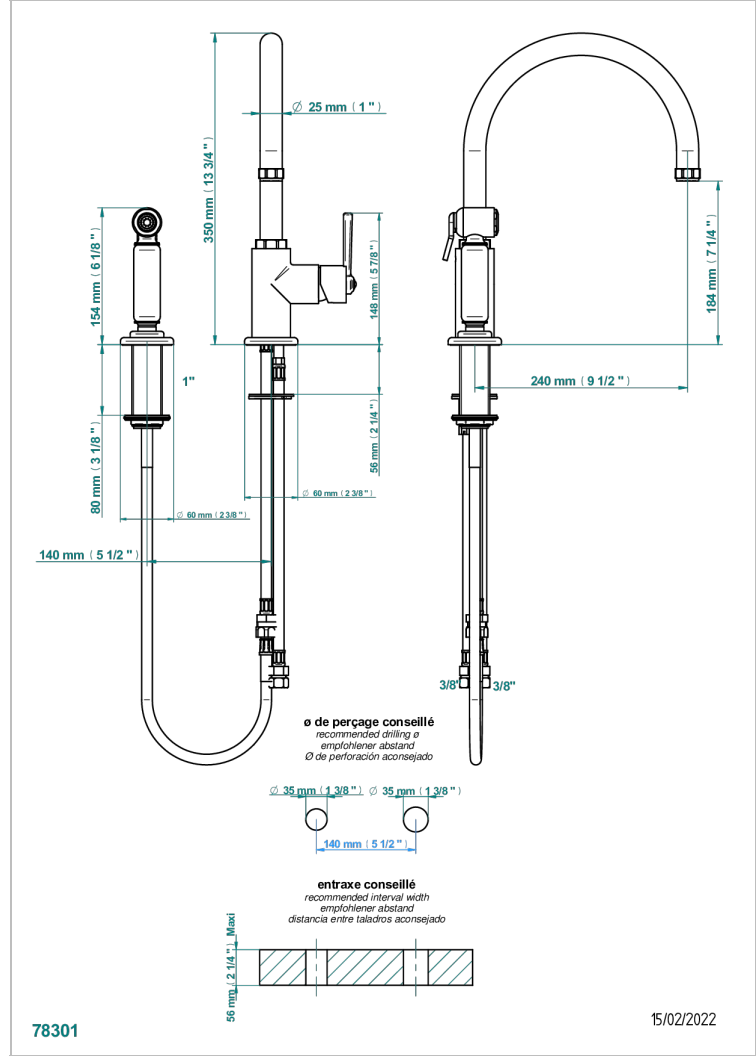

# CLUB SAINT-GERMAIN

G7H-6181N/D

Single lever sink mixer with swivel spout and side spray

## CHARACTERISTIC

- Club Saint-Germain
- Single lever sink mixer with swivel spout and side spray

## AVAILABLE FINITIONS

Antique nickel - H28  
Black ceram - D30  
Blush PVD - H62  
Brass color PVD - H49  
Brown bronze color PVD - F33  
Gold color PVD - H52

Graphite PVD - H64  
Lacquered light bronze - D01  
Matt Umber PVD - H67  
Matt blush PVD - H60  
Matt brass color PVD - H50  
Matt brown bronze color PVD - F34