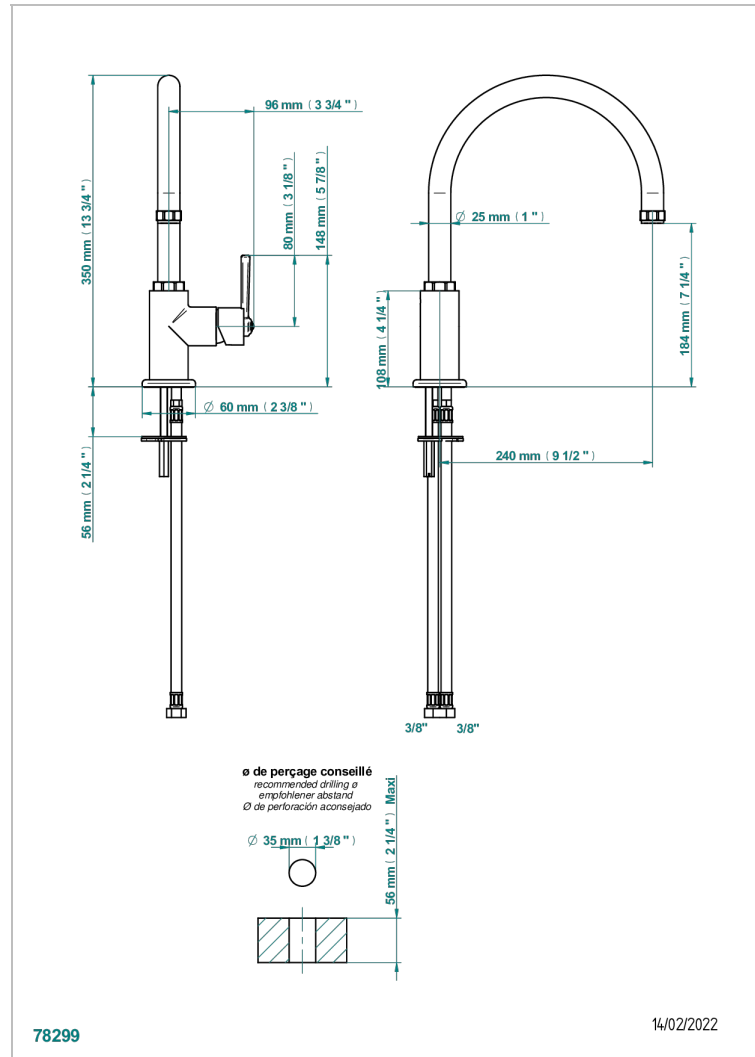

CLUB SAINT-GERMAIN WITH LEVER

G7J-6181N

Single lever sink mixer with swivel spout

CHARACTERISTIC

- Club Saint-Germain with lever
- Single lever sink mixer with swivel spout

AVAILABLE FINITIONS

Antique nickel - H28
Black ceram - D30
Blush PVD - H62
Brass color PVD - H49
Brown bronze color PVD - F33
Gold color PVD - H52