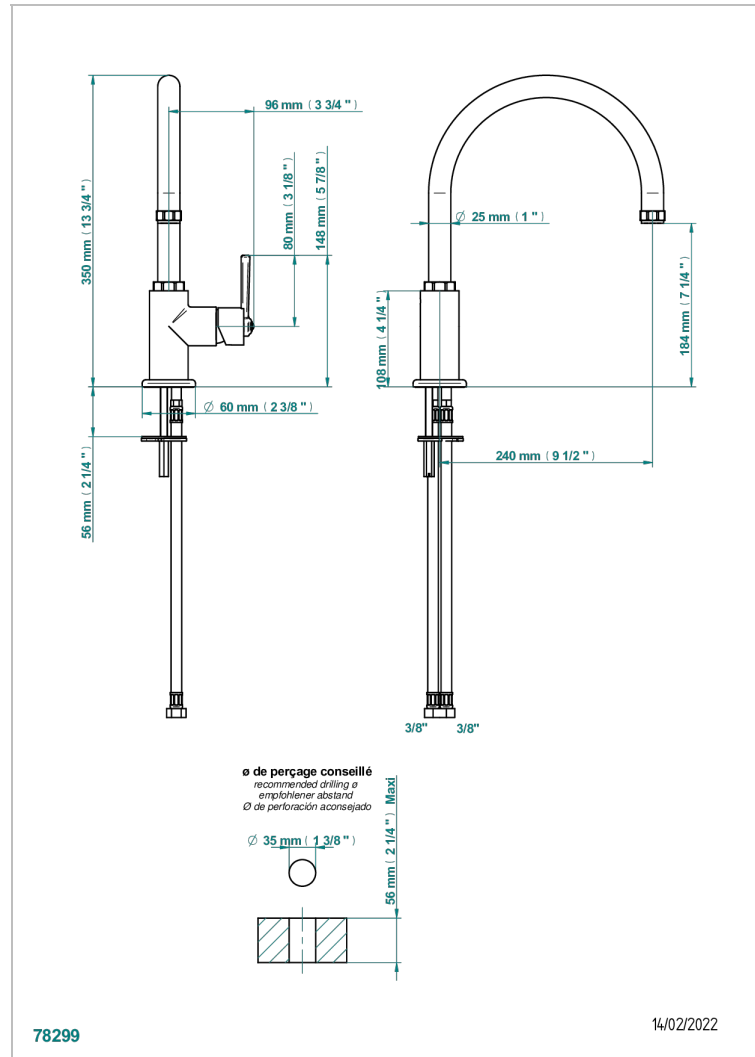

CLUB SAINT-GERMAIN WITH LEVER

G7J-6181N

Single lever sink mixer with swivel spout

78299

14/02/2022

CHARACTERISTIC

- Club Saint-Germain with lever
- Single lever sink mixer with swivel spout

AVAILABLE FINITIONS