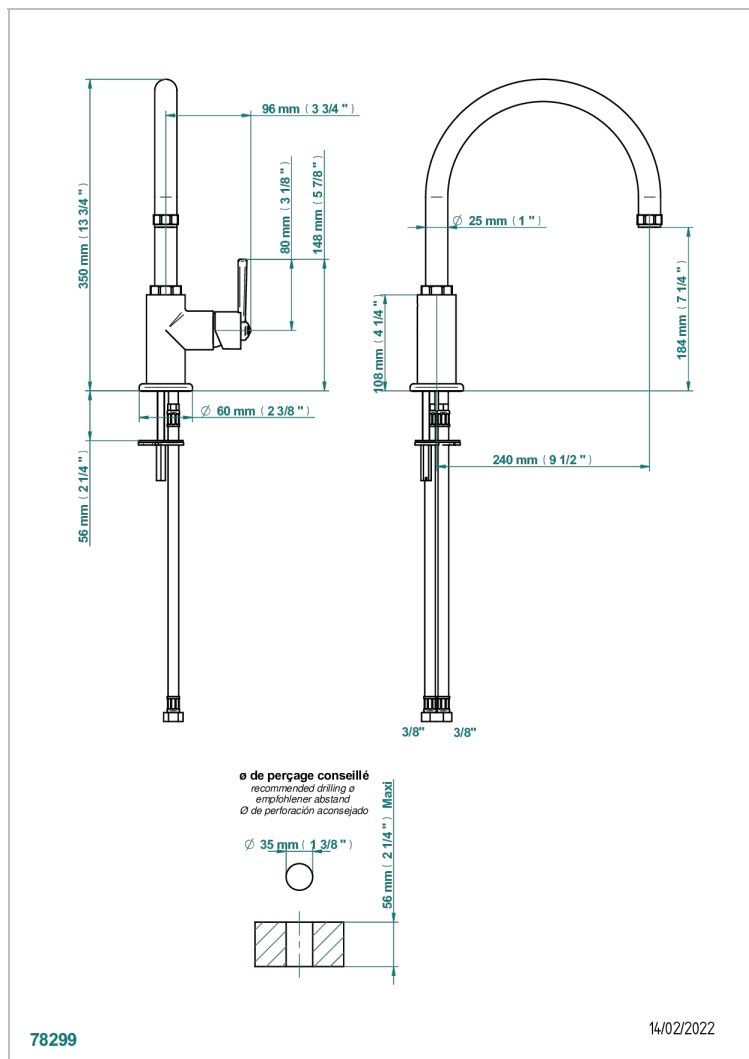

CLUB SAINT-GERMAIN WITH LEVER

G7J-6181N

可转向喷嘴水槽温控龙头

THG[®]
PARIS

特色

- Club Saint-Germain with lever
- 可转向喷嘴水槽温控龙头

可选饰面

Black ceram - D30
Blush PVD - H62
Graphite PVD - H64
Matt Umber PVD - H67
Matt blush PVD - H60
Matt graphite PVD - H65